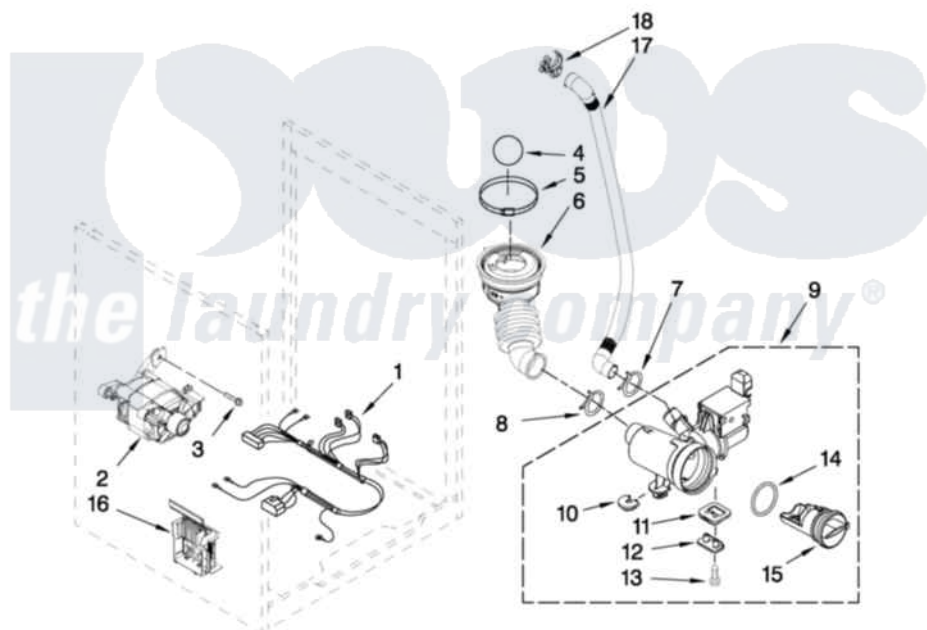

# Whirlpool WFW9550WW00 06 - PUMP AND MOTOR PARTS

## PUMP AND MOTOR PARTS

For Models: WFW9550WW00 (White), WFW9550WL00 (Mercury), WFW9550WR00 (Red)

W10254181

FOR ORDERING INFORMATION REFER TO PARTS PRICE LIST

9

### Whirlpool Residential Whirlpool WFW9550WW00 Washer Parts Parts Diagram 06 - PUMP AND MOTOR PARTS

Click on the part number to view part

Item	Original Part Number	Replaced By	Status	Part Description
1	W10004420	<a href="#">W10186674</a>		Harness, Motor
2	<a href="#">W10140583</a>			Motor, Drive
3	<a href="#">8540134</a>			Bolt, Motor
4	W10003330	<a href="#">W10121657</a>		Ball
5	<a href="#">8540008</a>			Clamp
6	W10003240	<a href="#">8181732</a>		Hose, Tub To Pump
7	<a href="#">356138</a>			Clamp, Hose
8	370448	<a href="#">616099</a>		Clamp
9	W10117829	<a href="#">W10130913</a>		Pump
10	<a href="#">W10034820</a>			Foot, Rubber
11	<a href="#">W10034830</a>			Foot, Rubber
12	<a href="#">8540033</a>			Cap, Right Foot
13	<a href="#">8533964</a>			Screw, 10-16 X 1.25
14	8540025	<a href="#">W10130913</a>		Pump
15	8540996	<a href="#">W10130913</a>		Pump
16	W10015480	<a href="#">W10384846</a>		Motor Control Unit