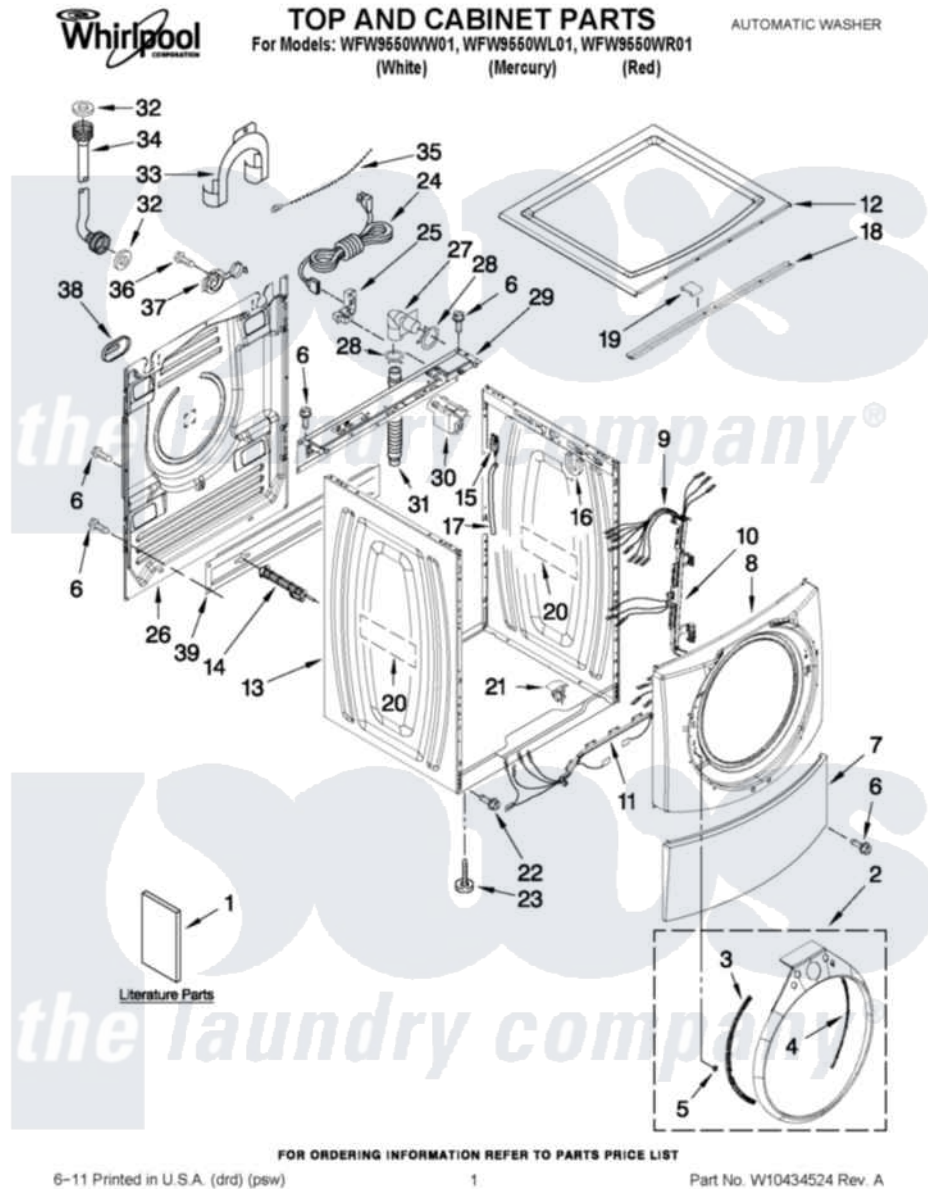

Whirlpool WFW9550WW01 01 - TOP AND CABINET PARTS

Whirlpool Residential Whirlpool WFW9550WW01 Washer Parts Parts Diagram 01 - TOP AND CABINET PARTS
 Click on the part number to view part

| Item | Original Part Number | Replaced By | Status | Part Description |
|------|---------------------------|---------------------------|---------------|-------------------------------|
| 1 | W10251899 | | | Use And Care Guide |
| " | W10217131 | | Not Available | Tech Sheet |
| " | W10423523 | | Not Available | ENERGY GUIDE |
| 2 | W10268528 | | | Trim Ring, Teardrop Assembly |
| " | W10252096 | W10252097 | | Ring-Trim |
| " | W10221434 | W10221433 | | Ring-Trim |
| 3 | W10015770 | 8183208 | | Bracket, Trim Fixation |
| 4 | W10015780 | 8183209 | | Bracket, Trim Fixation |
| 5 | W10029650 | 8183210 | | Clip, Trim |
| 6 | W10015090 | 489442 | | Screw 3 2217757 Roller, Front |
| 7 | W10003640 | 8181643 | | Toe Panel |
| " | W10252795 | | | Toe Panel |
| " | W10245126 | | | Toe Panel |
| 8 | W10015580 | W10015590 | | Panel |
| " | W10252793 | W10252794 | | Panel |
| " | W10252788 | W10245125 | | Panel |