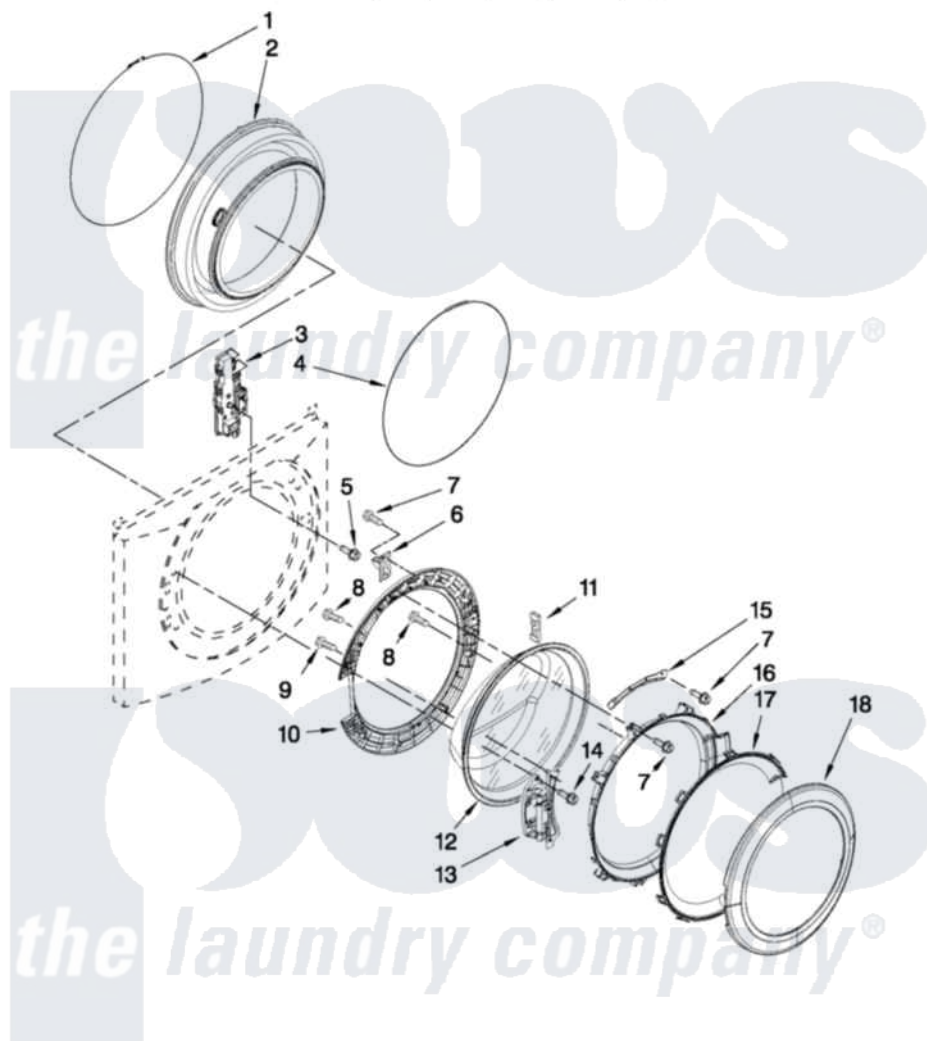

Whirlpool WFW9550WW01 02 - DOOR AND LATCH PARTS

DOOR AND LATCH PARTS

For Models: WFW9550WW01, WFW9550WL01, WFW9550WR01
(White) (Mercury) (Red)

FOR ORDERING INFORMATION REFER TO PARTS PRICE LIST

W10434524

3

Whirlpool [Residential Whirlpool WFW9550WW01 Washer Parts](#) Parts Diagram 02 - DOOR AND LATCH PARTS
Click on the part number to view part

Item	Original Part Number	Replaced By	Status	Part Description
1	8182210			Clamp, Bellow
2	W10003800	8182119		Bellow
3	W10253483			Lock, Door
4	W10003490	8182211		Clamp, Bellow To Front Panel
5	8540725			Screw
6	W10003390	W10217552		Hook, Door
7	8540513	8182214		Screw
8	8540282	8181661		Screw, Actuator
9	8540284	8181660		Screw
10	W10003370	8183195		Frame, Door Back Support
11	W10003430	W10128586		Clamp, Glass Support
12	W10135912	8181655		Glass, Door
13	W10200695	8183202		Hinge, Door
14	W10015090	489442		Screw 3 2217757 Roller, Front
15	W10003440	W10295703		Clamp, Glass
16	W10005220	8183256		Frame, Door Front Support