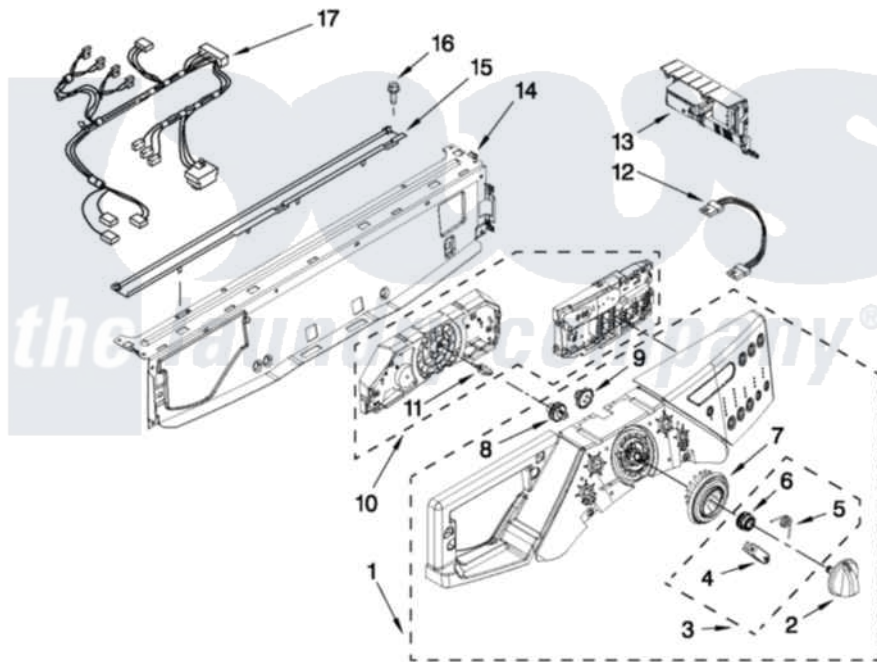

Whirlpool WFW9550WW01 03 - CONTROL PANEL PARTS

CONTROL PANEL PARTS

For Models: WFW9550WW01, WFW9550WL01, WFW9550WR01
(White) (Mercury) (Red)

FOR ORDERING INFORMATION REFER TO PARTS PRICE LIST

4

W10434524

Whirlpool [Residential Whirlpool WFW9550WW01 Washer Parts](#) Parts Diagram 03 - CONTROL PANEL PARTS
Click on the part number to view part

Item	Original Part Number	Replaced By	Status	Part Description
1	W10251428			Panel, Control
"	W10251280			Panel, Control
"	W10221724			Panel, Control
2	W10190685			Knob, Control
3	W10133927			Wheel, Detent Kit
4	W10131661	W10133927		Wheel, Detent Kit
5	W10131377	W10133927		Wheel, Detent Kit
6	W10131378	W10133927		Wheel, Detent Kit
7	W10131376	W10012410		Knob, Light Ring
8	W10131381			Wheel, Encoder
9	W10131382	W10012440		Retainer-Snap
10	W10282179			User Interface, Center And Right
11	8183177			Adapter, Encoder Wheel
12	W10284710		Not Available	HARNES, WIRING (USER INTERFACE)
13	W10251767			Microcomputer, Machine

13	W10231701	Control
14	W10059240	Brace, Front Top
15	W10003700	8183204 Channel, Water
16	W10015090	489442 Screw 3 2217757 Roller, Front
17	W10210828	Harness, Wiring