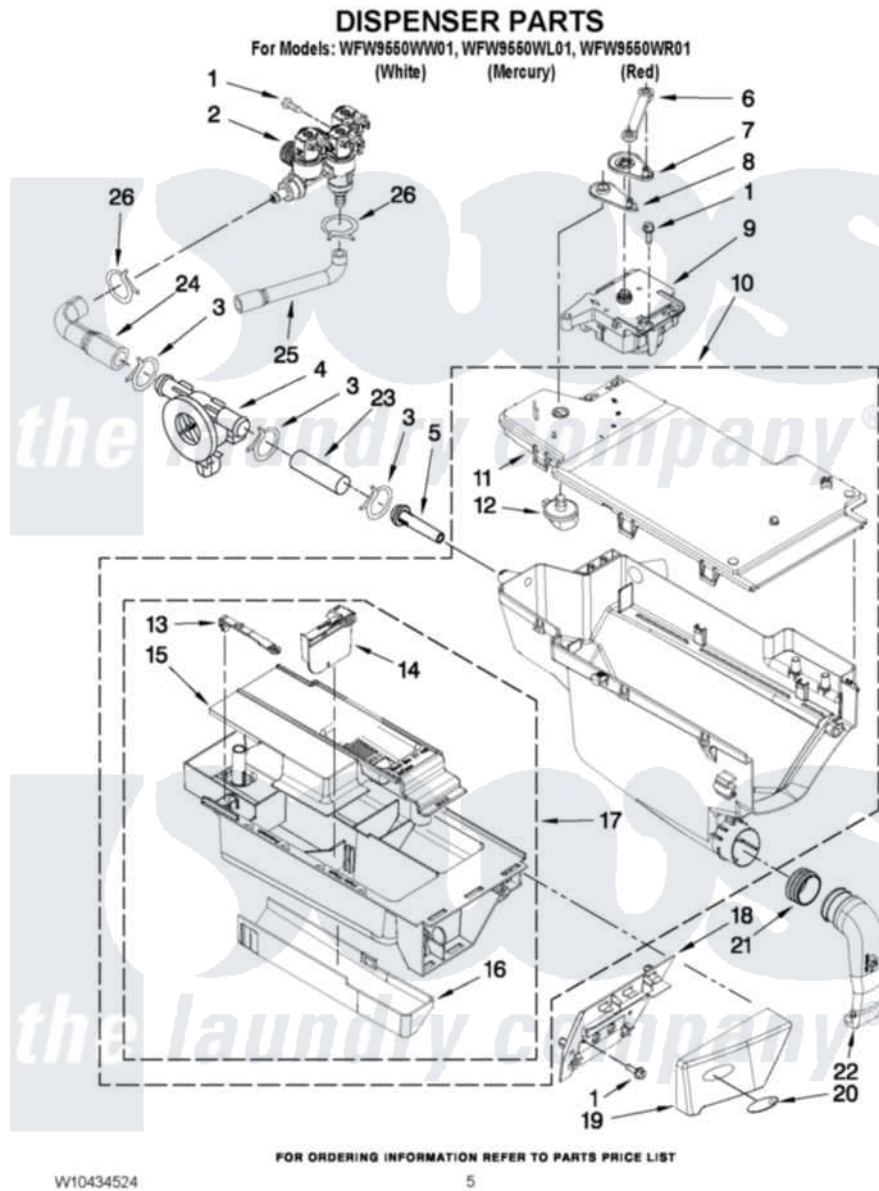

Whirlpool WFW9550WW01 04 - DISPENSER PARTS

Whirlpool [Residential Whirlpool WFW9550WW01 Washer Parts](#) Parts Diagram 04 - DISPENSER PARTS
Click on the part number to view part

Item	Original Part Number	Replaced By	Status	Part Description
1	8540282	8181661		Screw, Actuator
2	W10247305			Valve, Water Inlet
3	370450	596669		Clamp, Manifold
4	W10110225			Flowmeter
5	8183181			Nozzle, Inlet
6	W10003830	8183183		Lever, Water Distribution
7	W10003190	8183184		Cam, Actuator
8	W10183517			Lever, Water Distribution
9	W10163975	W10352973		Actuator
10	W10399329			Dispenser, Complete
11	W10371975		Not Available	PLATE, DISTRIBUTION
12	W10003110	8181712		Nozzle, Distribution
13	W10003170	8181721		Hook, Drawer
14	W10015200	W10121596		Separator, With Selection Slider
15	W10163874			Syphon, Bleach/Softener
16	W10003140	8183179		Cover, Detergent Drawer

17	W10163872		Drawer, Detergent
18	W10156617		Bracket, Handle Fixation
19	W10251583	W10256731	Handle
"	W10251281	W10256732	Handle
"	W10221725	W10256733	Handle
20	3400981	8183253	Medallion
21	W10003360	8181747	Seal
22	W10005300	8181718	Tube, Dispenser To Bellow
23	8183180		Hose, Inlet Nozzle
24	8183182		Hose, Flowmeter
25	8181710		Hose, Inlet Valve To Vent Pipe
26	8181754	489503	Clamp