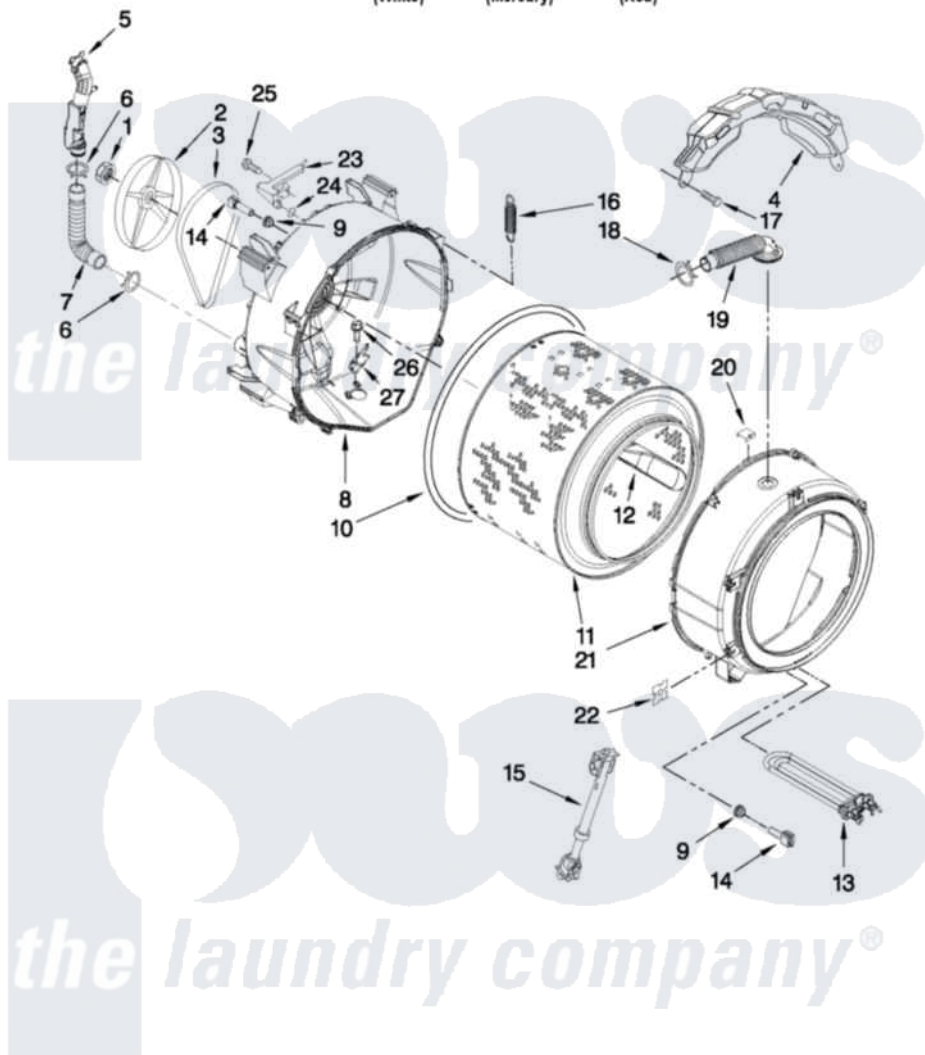

Whirlpool WFW9550WW01 05 - TUB AND BASKET PARTS

TUB AND BASKET PARTS

For Models: WFW9550WW01, WFW9550WL01, WFW9550WR01
(White) (Mercury) (Red)

FOR ORDERING INFORMATION REFER TO PARTS PRICE LIST

W10434524

7

Whirlpool Residential Whirlpool WFW9550WW01 Washer Parts Parts Diagram 05 - TUB AND BASKET PARTS
Click on the part number to view part

Item	Original Part Number	Replaced By	Status	Part Description
1	8533999	W10283361		Nut, Pulley
2	W10003730	8182650		Pulley
3	W10116915	W10388414		Belt
4	W10163424			Counterweight, Front
5	W10249838			Pipe, Ventilation
6	8540010	W10208156		Clamp
7	W10004330	8181743		Hose, Exhaust
8	W10399436	W10250806		Tub-Outer
9	8540766			Seal, Rubber
10	W10036350			Gasket, Tub
11	W10159904			Basket, Complete
12	W10110114			Baffle, Tub
13	W10249844			Heater-Steamer
14	8540226	8181705		Ntc
15	W10015830			Shock Absorber
16	W10207549	W10243909		Spring

17	W10094780	W10182109	Screw-Kit
18	3363365		Clamp, Hose
19	8540015		Hose, Exhaust
20	8540092		Clamp, Tub
21	W10259785	W10250805	Tub-Outer
22	8540072	8182512	Nut, Push-In
23	W10003600	8181731	Airtrap
24	W10250553		O-Ring, Air Trap
25	8540513	8182214	Screw
26	8540880	8182214	Screw
27	W10250558		Bracket, Heater Support