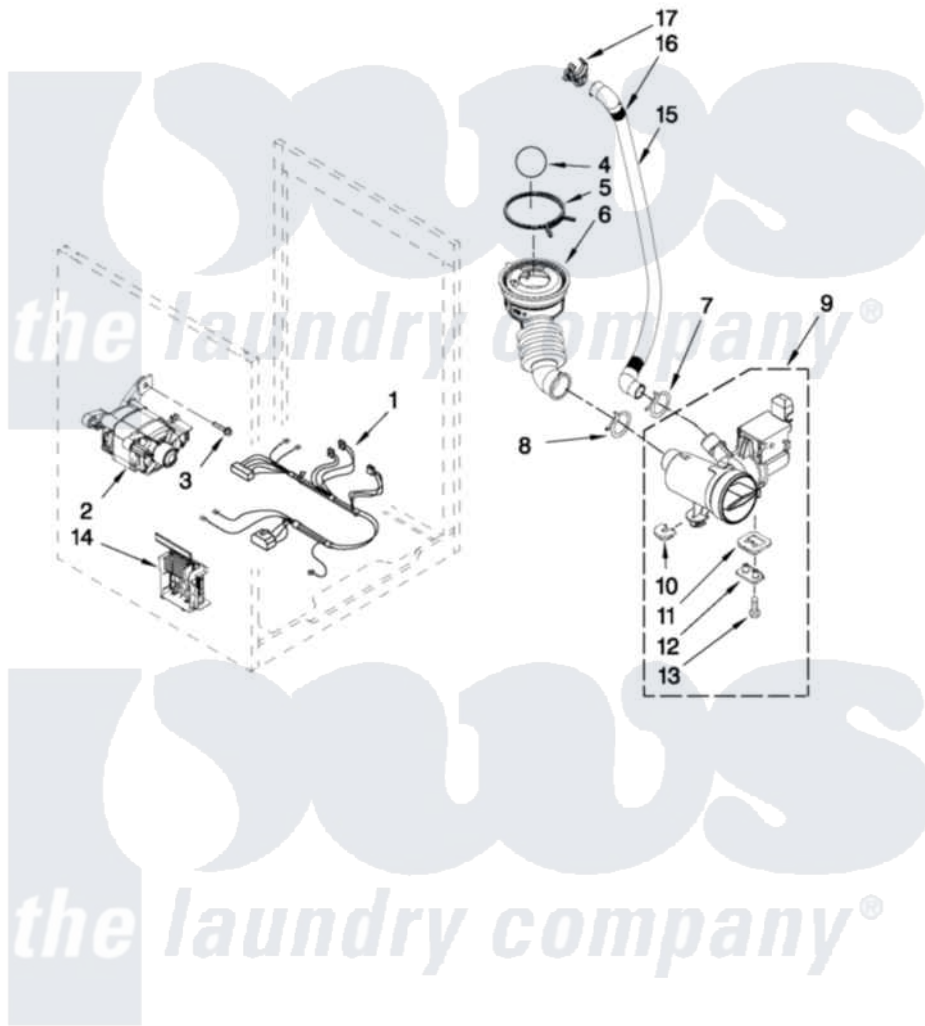

Whirlpool WFW9550WW01 06 - PUMP AND MOTOR PARTS

PUMP AND MOTOR PARTS

For Models: WFW9550WW01, WFW9550WL01, WFW9550WR01
(White) (Mercury) (Red)

W10434524

FOR ORDERING INFORMATION REFER TO PARTS PRICE LIST

9

Whirlpool [Residential Whirlpool WFW9550WW01 Washer Parts](#) Parts Diagram 06 - PUMP AND MOTOR PARTS

[Click on the part number to view part](#)

Item	Original Part Number	Replaced By	Status	Part Description
1	W10186674			Harness, Motor
2	W10140583			Motor, Drive
3	8540134			Bolt, Motor
4	W10003330	W10121657		Ball
5	8540008			Clamp
6	8181732			Hose, Tub To Pump
7	356138			Clamp, Hose
8	370448	616099		Clamp
9	W10130913			Pump
10	W10034820			Foot, Rubber
11	W10034830			Foot, Rubber
12	8540033			Cap, Right Foot
13	8533964			Screw, 10-16 X 1.25
14	W10384846			Motor Control Unit
15	W10004320			Sleeve, Drain Hose
16	W10003250			Hose, Drain-Inner