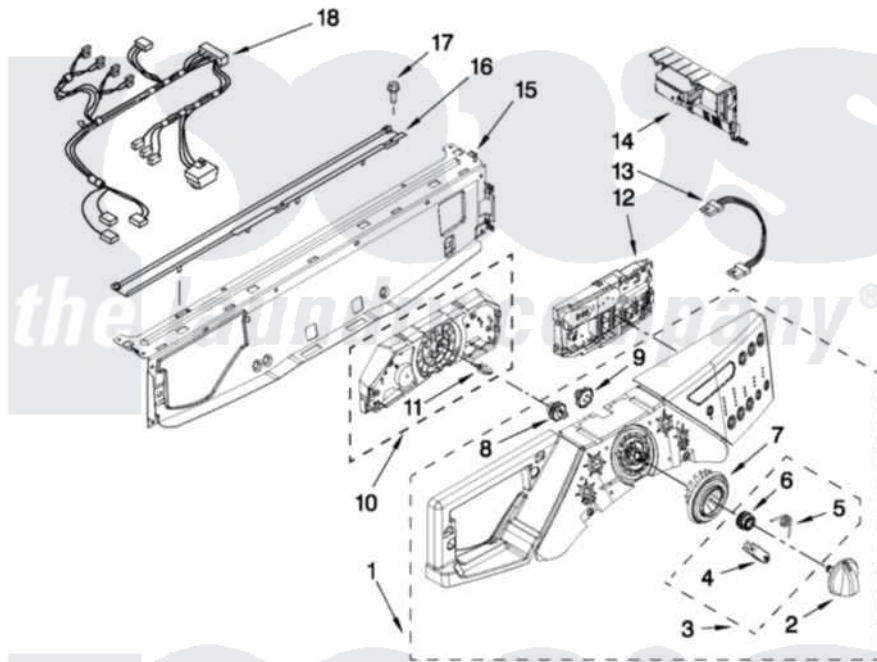

Whirlpool WFW9550WW10 03 - CONTROL PANEL PARTS

CONTROL PANEL PARTS

For Models: WFW9550WW10, WFW9550WL10

(White) (Silver)

FOR ORDERING INFORMATION REFER TO PARTS PRICE LIST

4

W10439641

Whirlpool [Residential Whirlpool WFW9550WW10 Washer Parts](#) Parts Diagram 03 - CONTROL PANEL PARTS

[Click on the part number to view part](#)

Item	Original Part Number	Replaced By	Status	Part Description
1	W10418955			Panel, Control
"	W10421345			Panel, Control
2	W10190685			Knob, Control
3	W10133927			Wheel, Detent Kit
4	W10131661	W10133927		Wheel, Detent Kit
5	W10131377	W10133927		Wheel, Detent Kit
6	W10131378	W10133927		Wheel, Detent Kit
7	W10131376	W10012410		Knob, Light Ring
8	W10131381			Wheel, Encoder
9	W10131382	W10012440		Retainer-Snap
10	W10283460			User Interface, Center
11	8183177			Adapter, Encoder Wheel
12	W10428011			User Interface, Right
13	W10283465			Harness, Wiring
14	W10424936			Microcomputer, Machine Control
15	8183203	W10059240		Brace, Front Top

16

[8183204](#)

Channel, Water

17

8181756

[488729](#)

Screw

18