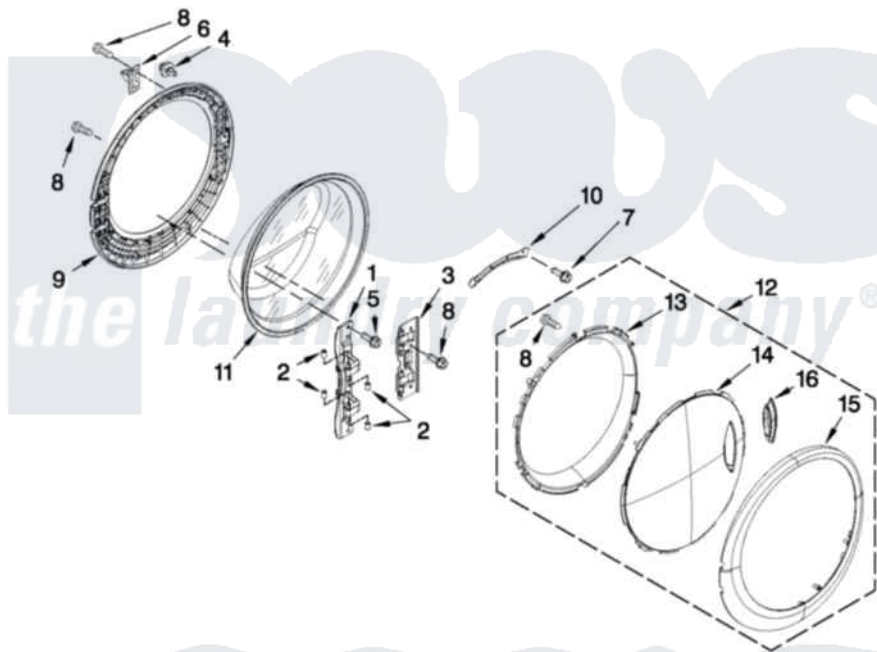

Whirlpool WFW95HEXL2 02 - DOOR PARTS

DOOR PARTS

For Models: WFW96HEXW2, WFW96HEXR2, WFW96HEXL2
(White) (Red) (Silver)

W10414746

FOR ORDERING INFORMATION REFER TO PARTS PRICE LIST

3

Whirlpool [Residential Whirlpool WFW95HEXL2 Washer Parts](#) Parts Diagram 02 - DOOR PARTS
Click on the part number to view part

| Item | Original Part Number | Replaced By | Status | Part Description |
|------|---------------------------|---------------------------|--------|---------------------------|
| 1 | W10208415 | | | Hinge Base |
| 2 | W10208398 | | | Cap, Hinge |
| 3 | W10208419 | | | Plate, Hinge Retainer |
| 4 | 8572266 | | | Bumper, Door |
| 5 | W10288126 | | | Screw, 10-32 X 1/2 |
| 6 | 8183198 | W10217552 | | Hook, Door |
| 7 | 8540513 | 8182214 | | Screw |
| 8 | 8534022 | | | Screw, 8-18 X 1/16 |
| 9 | W10208275 | | | Frame, Door Back Support |
| 10 | W10003440 | W10295703 | | Clamp, Glass |
| 11 | W10208263 | | | Glass, Door |
| 12 | W10208408 | | | Door, Outer Assembly |
| 13 | W10208269 | | | Frame, Door Front Support |
| 14 | W10208270 | | | Door, Outer Screen |
| 15 | W10208410 | | | Trim Ring, Outer Door |
| 16 | W10208411 | | | Handle, Door |