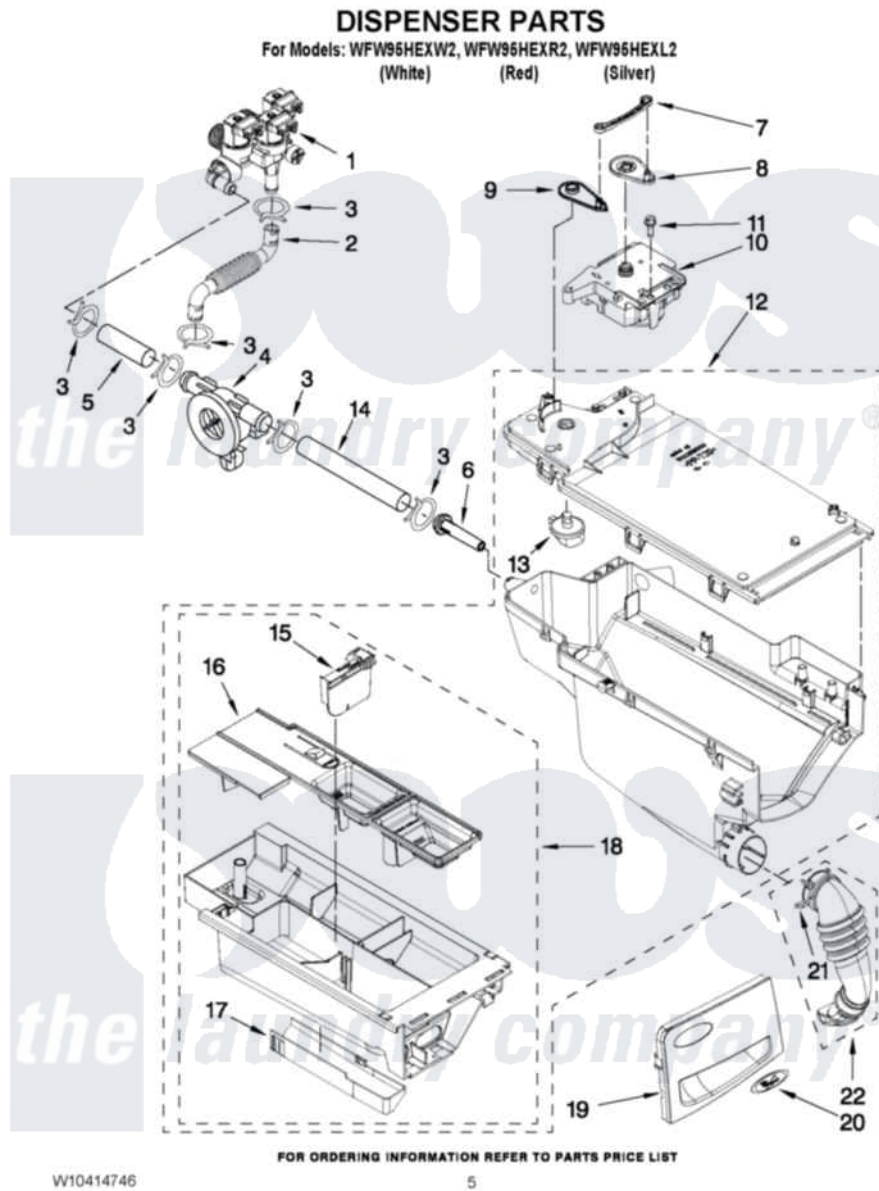

# Whirlpool WFW95HEXL2 04 - DISPENSER PARTS

Whirlpool [Residential Whirlpool WFW95HEXL2 Washer Parts](#) Parts Diagram 04 - DISPENSER PARTS  
Click on the part number to view part

Item	Original Part Number	Replaced By	Status	Part Description
1	<a href="#">W10247306</a>			Valve, Inlet
2	<a href="#">W10239949</a>			Hose, Inlet Valve To Active Vent
3	370450	<a href="#">596669</a>		Clamp, Manifold
4	8181696	<a href="#">W10110225</a>		Flowmeter
5	<a href="#">W10239935</a>			Hose, Inlet Valve To Flowmeter
6	<a href="#">8183181</a>			Nozzle, Inlet
7	<a href="#">8183183</a>			Lever, Water Distribution
8	W10003190	<a href="#">8183184</a>		Cam, Actuator
9	<a href="#">W10183517</a>			Lever, Water Distribution
10	W10163975	<a href="#">W10352973</a>		Actuator
11	8540282	<a href="#">8181661</a>		Screw, Actuator
12	<a href="#">W10351808</a>			Housing, Dispenser Assembly
13	W10003110	<a href="#">8181712</a>		Nozzle, Distribution
14	<a href="#">W10239936</a>			Hose, Flowmeter To Dispenser
15	W10015200	<a href="#">W10121506</a>		Separator, With Selection

15	<a href="#">W10013200</a>	<a href="#">W10121390</a>	Slider
16	<a href="#">W10256661</a>		Siphon, Bleach/Softener
17	W10003140	<a href="#">8183179</a>	Cover, Detergent Drawer
18	<a href="#">W10256683</a>		Drawer, Detergent
19	<a href="#">W10311728</a>		Handle, Dispenser Drawer
"	<a href="#">W10316352</a>		Handle, Dispenser Drawer
"	<a href="#">W10327027</a>		Handle, Dispenser Drawer
20	W10117943	<a href="#">8303811</a>	Badge, Assembly
21	<a href="#">W10239910</a>		Clamp, Hose
22	<a href="#">W10239966</a>		Hose, Dispenser To Bellow