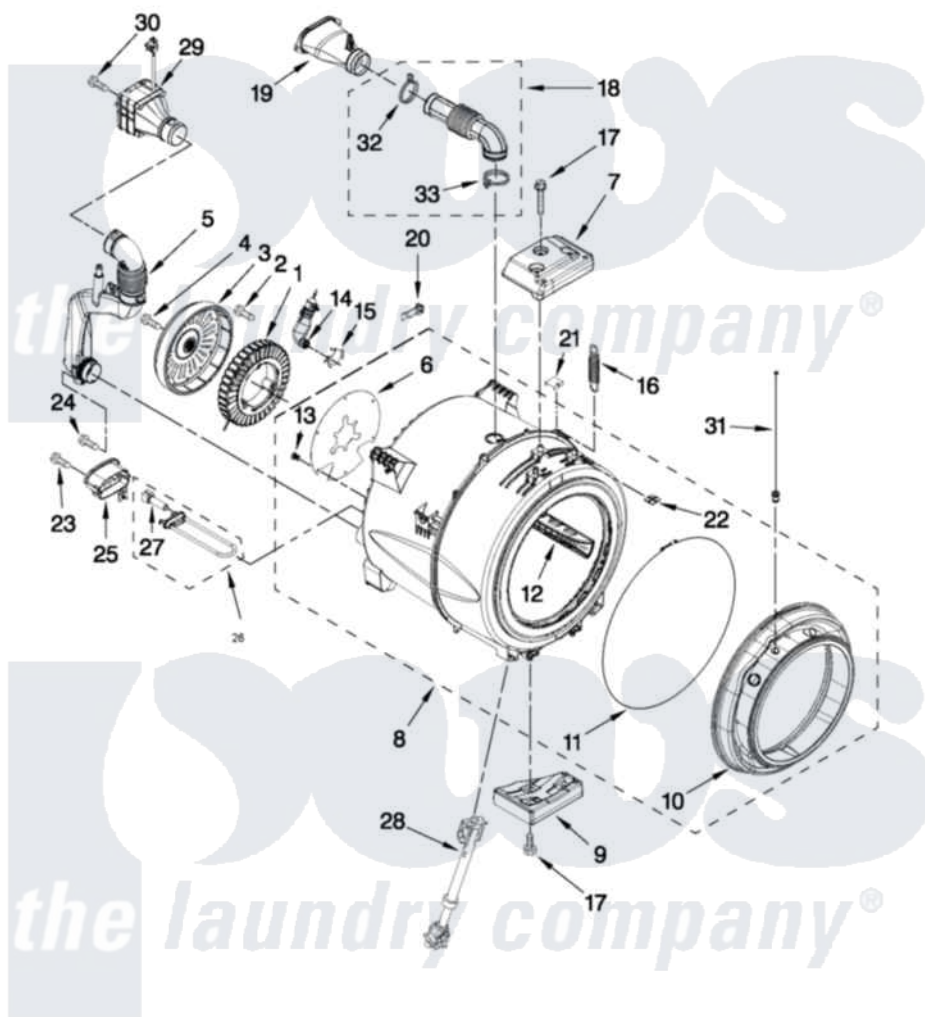

Whirlpool WFW95HEXL2 05 - TUB AND BASKET PARTS

TUB AND BASKET PARTS

For Models: WFW96HEXW2, WFW96HEXR2, WFW96HEXL2
(White) (Red) (Silver)

FOR ORDERING INFORMATION REFER TO PARTS PRICE LIST

W10414746

7

Whirlpool Residential Whirlpool WFW95HEXL2 Washer Parts Parts Diagram 05 - TUB AND BASKET PARTS
Click on the part number to view part

Item	Original Part Number	Replaced By	Status	Part Description
1	W10213978	W10365754		Stator
2	W10253476			Screw, Stator Mounting
3	W10213980	W10365755		Rotor
4	W10253477			Screw, Rotor Mounting
5	W10261582			Pipe, Ventilation Assembly
6	W10267637			Shield, Motor
7	W10253014			Counterweight, Top
8	W10355147	W10409998		Tub-Outer
9	W10237535			Counterweight, Bottom
10	W10237499			Bellow
11	W10237502			Retainer, Bellow To Tub
12	W10292810			Baffle, Tub
13	W10273613			Retainer, Push In
14	W10260500			Airtrap Assembly
15	371499			Clamp, Hose
16	W10249487	W10365757		Spring

17	W10261496		Screw, Counterweight
18	W10352811		Vent-Hose Coupling Assembly
19	W10352818		Vent Tube And Cover
20	W10316388		Clip, Harness Diverter
21	8540092		Clamp, Tub
22	8540072	8182512	Nut, Push-In
23	9740848		Screw, Mixing Valve Mounting
24	W10306501		Screw, M4.1-1.8 X 16.5C
25	W10318155		Shield, Heater
26	W10253993	8182666	Element, Heating
27	8181705		Ntc
28	W10261492		Shock Absorber
29	W10261587		Fan, Ventilation Assembly
30	W10305097		Screw, M4.1-1.8 X 57
31	W10272847		Light, Led Assembly
32	W10273034		Clamp, Vent Hose
33	W10353599		Clamp, Hose