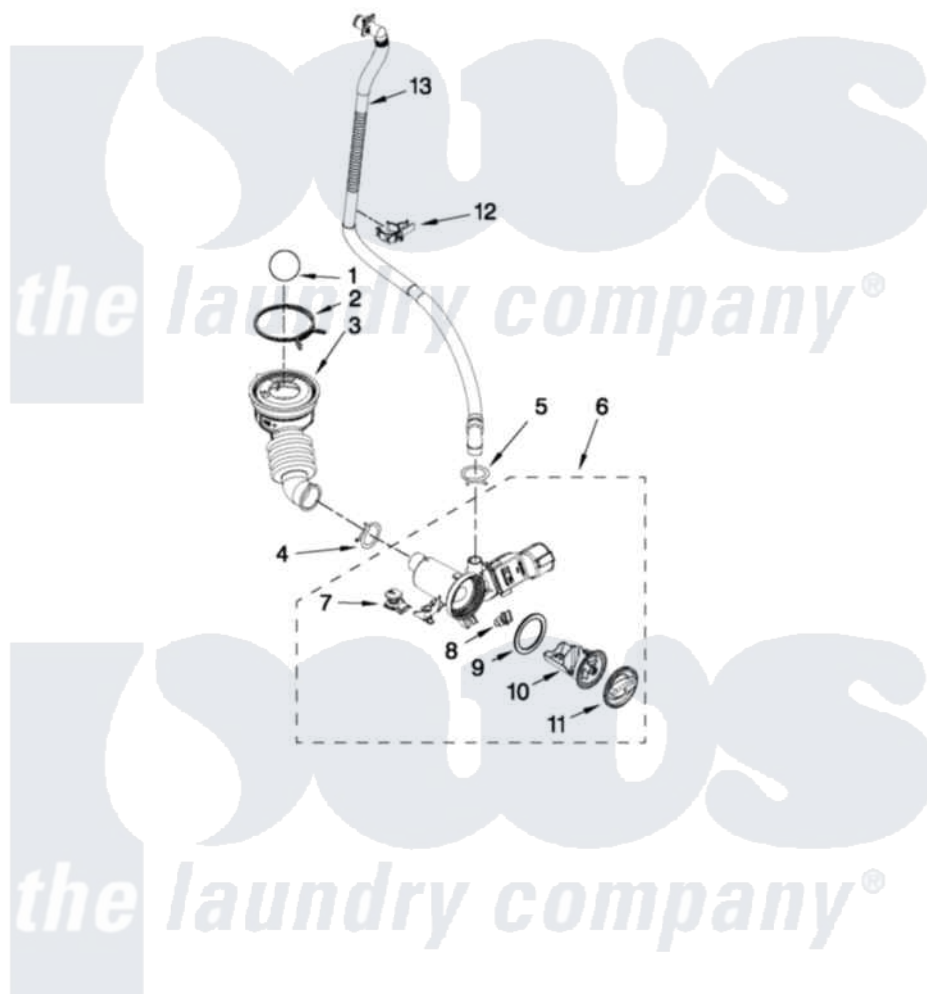

# Whirlpool WFW95HEXL2 06 - PUMP PARTS

## PUMP PARTS

For Models: WFW96HEXW2, WFW96HEXR2, WFW96HEXL2  
(White) (Red) (Silver)

FOR ORDERING INFORMATION REFER TO PARTS PRICE LIST

W10414746

9

Whirlpool [Residential Whirlpool WFW95HEXL2 Washer Parts](#) Parts Diagram 06 - PUMP PARTS

[Click on the part number to view part](#)

Item	Original Part Number	Replaced By	Status	Part Description
1	W10003330	<a href="#">W10121657</a>		Ball
2	8181734	<a href="#">696392</a>		Hose Clamp
3	<a href="#">W10241029</a>			Hose, Tub To Pump
4	<a href="#">W10273036</a>			Clamp, Hose
5	<a href="#">356138</a>			Clamp, Hose
6	<a href="#">W10241025</a>			Pump
7	<a href="#">W10338326</a>			Grommet, Damper
8	<a href="#">8182816</a>			Grommet, Damper
9	<a href="#">8181736</a>			Seal, Filter Cap
10	<a href="#">W10241027</a>			Filter, Pump
11	<a href="#">W10338322</a>			Cap, Filter
12	<a href="#">W10241034</a>			Retainer, Drain Hose
13	<a href="#">W10267642</a>			Drain Hose