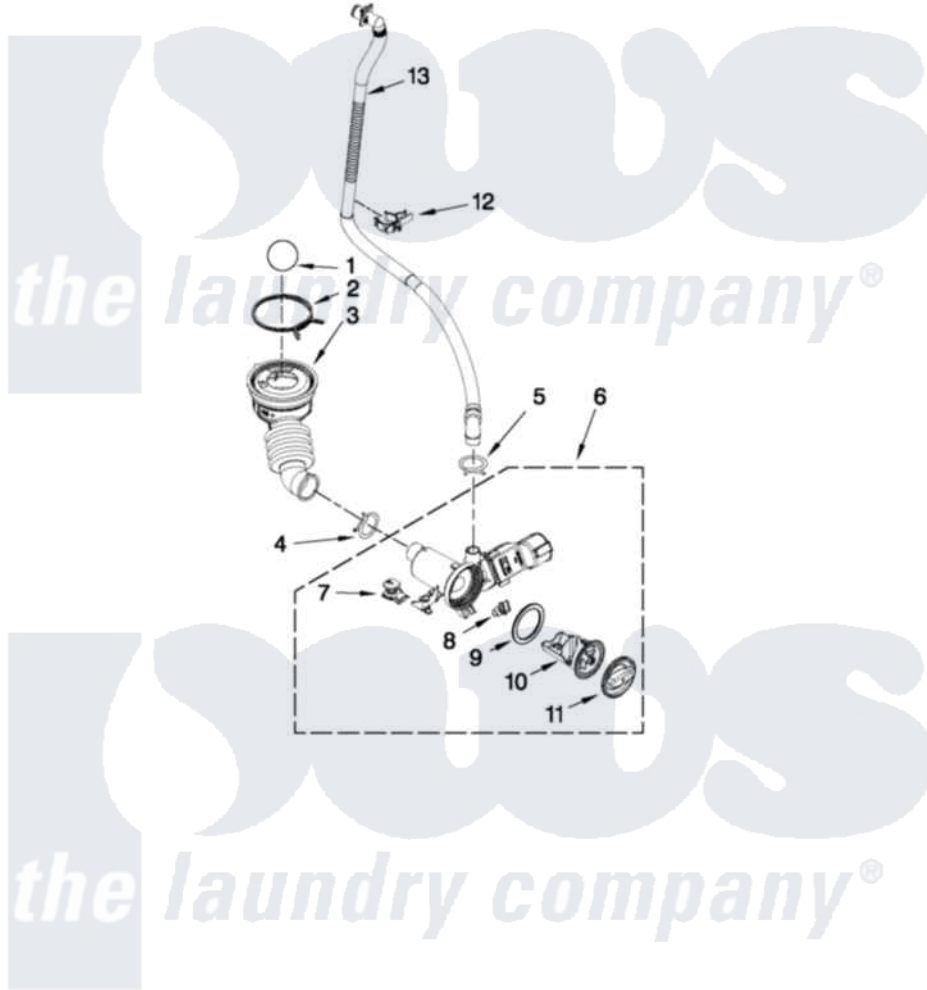

Whirlpool WFW95HEXR1 06 - PUMP PARTS

PUMP PARTS

For Models: WFW95HEXW1, WFW95HEXR1, WFW95HEXL1
(White) (Red) (Silver)

FOR ORDERING INFORMATION REFER TO PARTS PRICE LIST

W10385987

9

Whirlpool [Residential Whirlpool WFW95HEXR1 Washer Parts](#) Parts Diagram 06 - PUMP PARTS
Click on the part number to view part

Item	Original Part Number	Replaced By	Status	Part Description
1	W10003330	W10121657		Ball
2	8181734	696392		Hose Clamp
3	W10241029			Hose, Tub To Pump
4	W10273036			Clamp, Hose
5	356138			Clamp, Hose
6	W10241025			Pump
7	W10338326			Grommet, Damper
8	8182816			Grommet, Damper
9	8181736			Seal, Filter Cap
10	W10241027			Filter, Pump
11	W10338322			Cap, Filter
12	W10241034			Retainer, Drain Hose
13	W10267642			Drain Hose