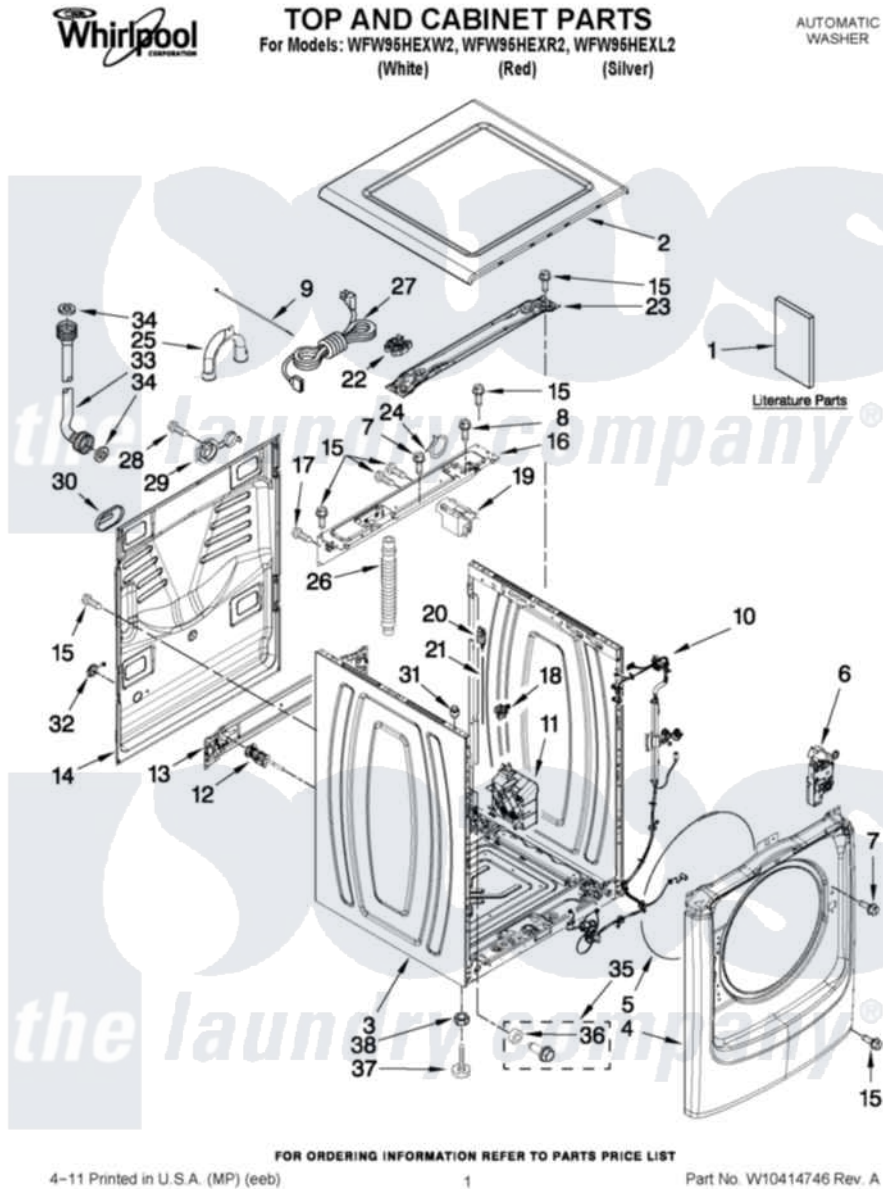

Whirlpool WFW95HEXR2 01 - TOP AND CABINET PARTS

Whirlpool [Residential Whirlpool WFW95HEXR2 Washer Parts](#) Parts Diagram 01 - TOP AND CABINET PARTS
 Click on the part number to view part

Item	Original Part Number	Replaced By	Status	Part Description
1	W10254447		Not Available	INSTALLATION INSTRUCTIONS (ENGLISH/FRENCH)
"	W10254448		Not Available	INSTALLATION INSTRUCTIONS (SPANISH)
"	W10254493		Not Available	USE & CARE GUIDE (ENGLISH/FRENCH)
"	W10254494		Not Available	USE & CARE GUIDE (SPANISH)
"	W10254474		Not Available	TECH SHEET
"	W10254487		Not Available	ENERGY GUIDE
2	W10208373			Top
"	W10337799			Top
"	W10316283			Top
3	W10237487	W10441110		Cabinet
"	W10337793			Cabinet
"	W10316281			Cabinet
4	W10208193			Panel, Front

"	W10337800	W10441112	Panel
"	W10316293		Panel, Front
5	W10237503		Retainer, Bellow To Front Panel
6	8183197	8183270	Lock, Door
7	8540282	8181661	Screw, Actuator
8	8540329		Screw, 8-18 X 7/16
9	W10339879		Tie, Cable
10	W10339734		Harness, Wiring
11	W10374126		Motor Control Unit
12	W10271590	W10498442	Bolt
13	W10237498		Brace, Transport
14	W10237492		Panel, Rear
15	W10142290		Screw, 8-18 X 5/16
16	W10354386		Brace, Rear
17	W10305097		Screw, M4.1-1.8 X 57
18	W10181028		Clip, Pressure Switch Hose
19	W10326464		Filter, Interference
20	W10312527		Switch, Analog Pressure Sensor
21	W10251962		Hose, Pressure Switch
22	W10245452		Retainer, Spring
23	W10237490		Brace, Top
24	356138		Clamp, Hose
25	W10280024		U-Bend, Drain Hose
26	W10267638		Hose, Drain
27	W10326100	W10434975	Cord, Power
28	3351614		Screw, Gearcase Cover Mounting
29	W10275820		Cover, Power Cord- Transport
30	8182700	8540268	Cover, Transport
31	W10208380		Screw, Bush Assembly
32	W10304004		Cover, Power Cord
33	W10194208	89503	Hose-Inlet
"	8571378	89503	Hose-Inlet
34	W10242307	16123	Washer Inlet-Hose Miscellaneous Parts Must be Ordered Separately.
35	W10298211		Stud Assembly, Front Panel
36	W10323182		Spacer, Front Panel
37	W10001130		Foot, Leveling
38	3359452		Nut, Lock