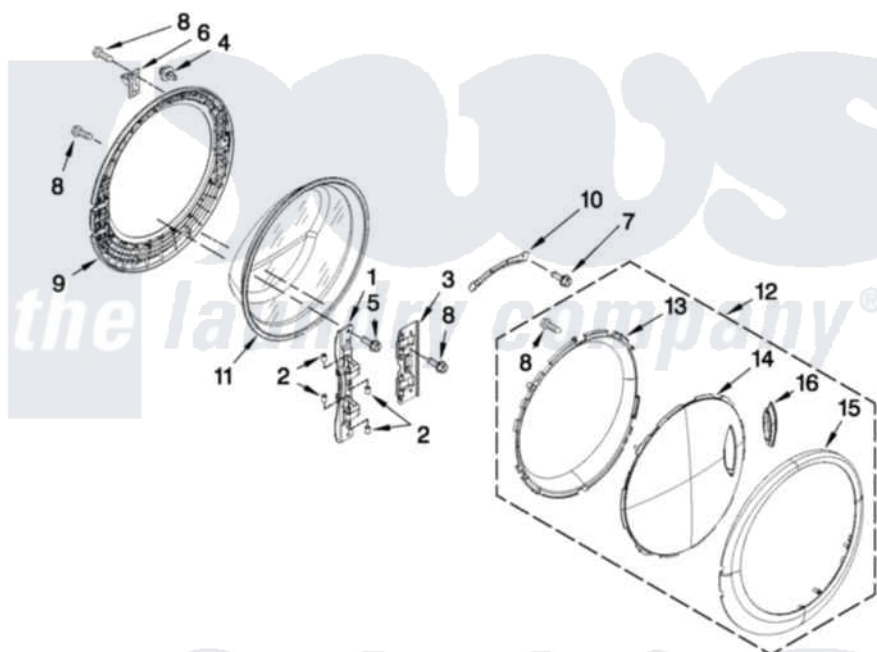

# Whirlpool WFW95HEXR2 02 - DOOR PARTS

## DOOR PARTS

For Models: WFW96HEXW2, WFW96HEXR2, WFW96HEXL2  
(White) (Red) (Silver)

W10414746

FOR ORDERING INFORMATION REFER TO PARTS PRICE LIST

3

Whirlpool [Residential Whirlpool WFW95HEXR2 Washer Parts](#) Parts Diagram 02 - DOOR PARTS  
Click on the part number to view part

Item	Original Part Number	Replaced By	Status	Part Description
1	<a href="#">W10208415</a>			Hinge Base
2	<a href="#">W10208398</a>			Cap, Hinge
3	<a href="#">W10208419</a>			Plate, Hinge Retainer
4	<a href="#">8572266</a>			Bumper, Door
5	<a href="#">W10288126</a>			Screw, 10-32 X 1/2
6	8183198	<a href="#">W10217552</a>		Hook, Door
7	8540513	<a href="#">8182214</a>		Screw
8	<a href="#">8534022</a>			Screw, 8-18 X 1/16
9	<a href="#">W10208275</a>			Frame, Door Back Support
10	W10003440	<a href="#">W10295703</a>		Clamp, Glass
11	<a href="#">W10208263</a>			Glass, Door
12	<a href="#">W10208408</a>			Door, Outer Assembly
13	<a href="#">W10208269</a>			Frame, Door Front Support
14	<a href="#">W10208270</a>			Door, Outer Screen
15	<a href="#">W10208410</a>			Trim Ring, Outer Door
16	<a href="#">W10208411</a>			Handle, Door