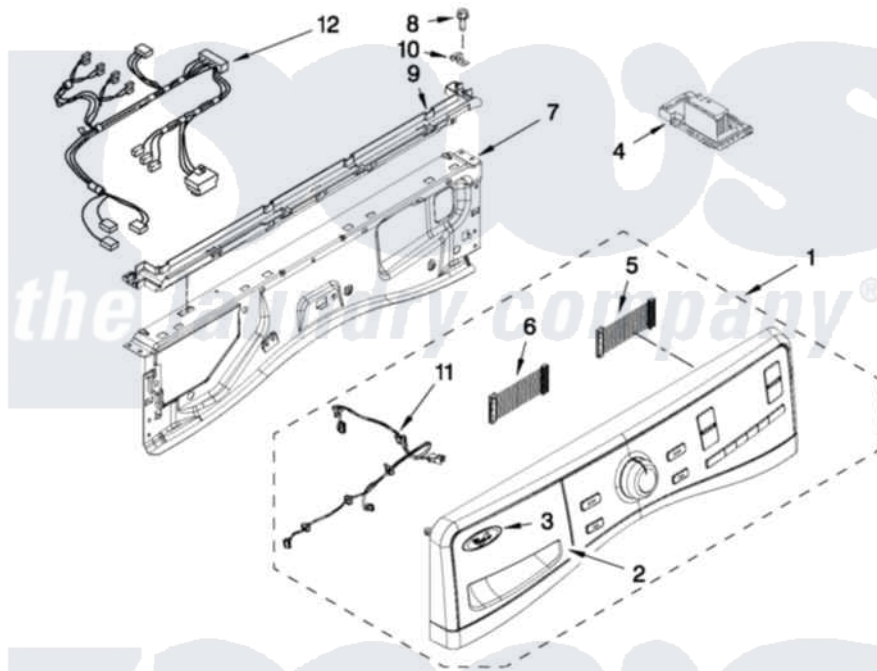

Whirlpool WFW95HEXR2 03 - CONTROL PANEL PARTS

CONTROL PANEL PARTS

For Models: WFW96HEXW2, WFW96HEXR2, WFW96HEXL2
(White) (Red) (Silver)

FOR ORDERING INFORMATION REFER TO PARTS PRICE LIST

4

W10414746

Whirlpool [Residential Whirlpool WFW95HEXR2 Washer Parts](#) Parts Diagram 03 - CONTROL PANEL PARTS
Click on the part number to view part

Item	Original Part Number	Replaced By	Status	Part Description
1	W10369550	W10388425		Console
"	W10369554			Console Assembly
"	W10369552			Console Assembly
2	W10311728			Handle, Dispenser Drawer
"	W10316352			Handle, Dispenser Drawer
"	W10327027			Handle, Dispenser Drawer
3	W10117943	8303811		Badge, Assembly
4	W10406633			Control Unit, Central
5	W10267937			Harness, Jumper
6	W10267938			Harness, UI Jumper
7	W10208197			Bracket, Console
8	W10142290			Screw, 8-18 X 5/16
9	W10317570			Water Channel
10	W10317566			Spring, Clip Water Channel
11	W10271988			Harness, Main UI
12	W10271980			Harness, Wiring