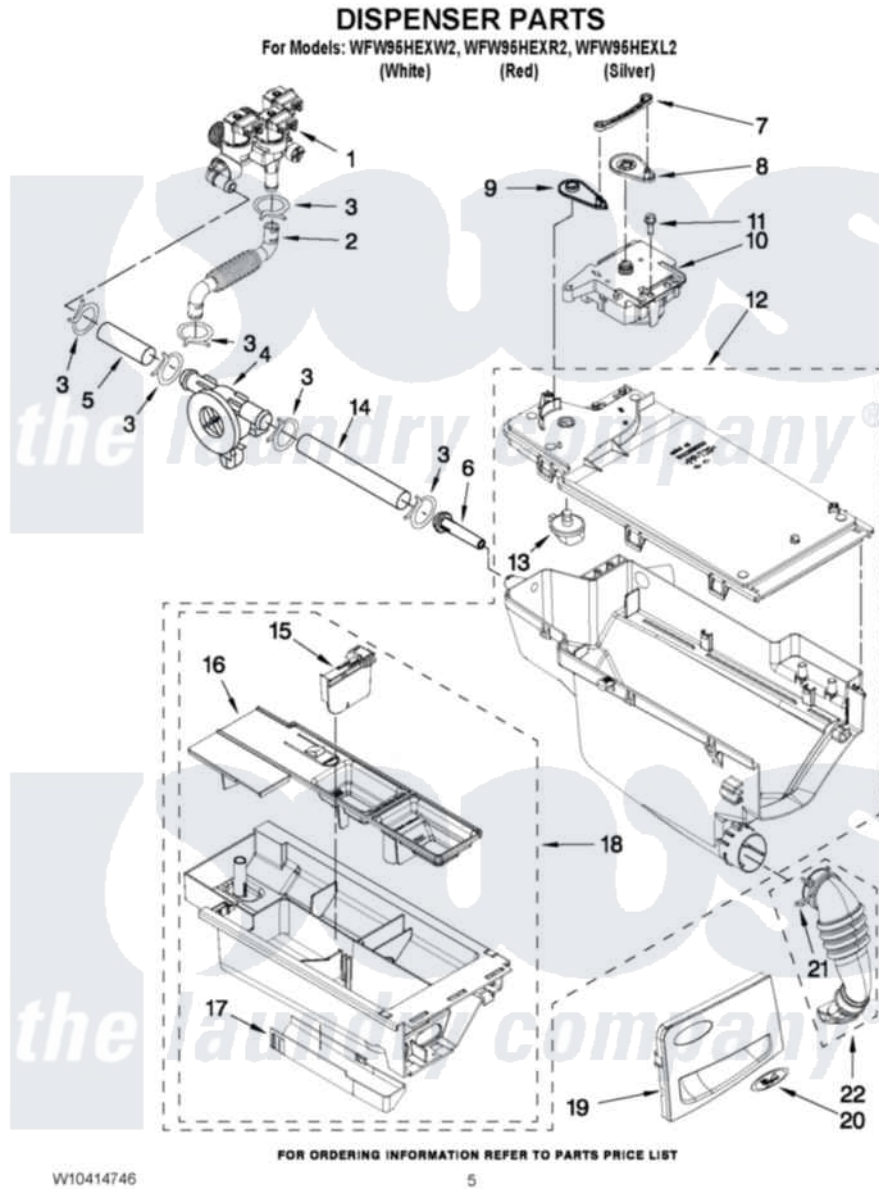

Whirlpool WFW95HEXR2 04 - DISPENSER PARTS

Whirlpool [Residential Whirlpool WFW95HEXR2 Washer Parts](#) Parts Diagram 04 - DISPENSER PARTS
Click on the part number to view part

Item	Original Part Number	Replaced By	Status	Part Description
1	W10247306			Valve, Inlet
2	W10239949			Hose, Inlet Valve To Active Vent
3	370450	596669		Clamp, Manifold
4	8181696	W10110225		Flowmeter
5	W10239935			Hose, Inlet Valve To Flowmeter
6	8183181			Nozzle, Inlet
7	8183183			Lever, Water Distribution
8	W10003190	8183184		Cam, Actuator
9	W10183517			Lever, Water Distribution
10	W10163975	W10352973		Actuator
11	8540282	8181661		Screw, Actuator
12	W10351808			Housing, Dispenser Assembly
13	W10003110	8181712		Nozzle, Distribution
14	W10239936			Hose, Flowmeter To Dispenser
15	W10015200	W10121506		Separator, With Selection

15	W10013200	W10121390	Slider
16	W10256661		Siphon, Bleach/Softener
17	W10003140	8183179	Cover, Detergent Drawer
18	W10256683		Drawer, Detergent
19	W10311728		Handle, Dispenser Drawer
"	W10316352		Handle, Dispenser Drawer
"	W10327027		Handle, Dispenser Drawer
20	W10117943	8303811	Badge, Assembly
21	W10239910		Clamp, Hose
22	W10239966		Hose, Dispenser To Bellow