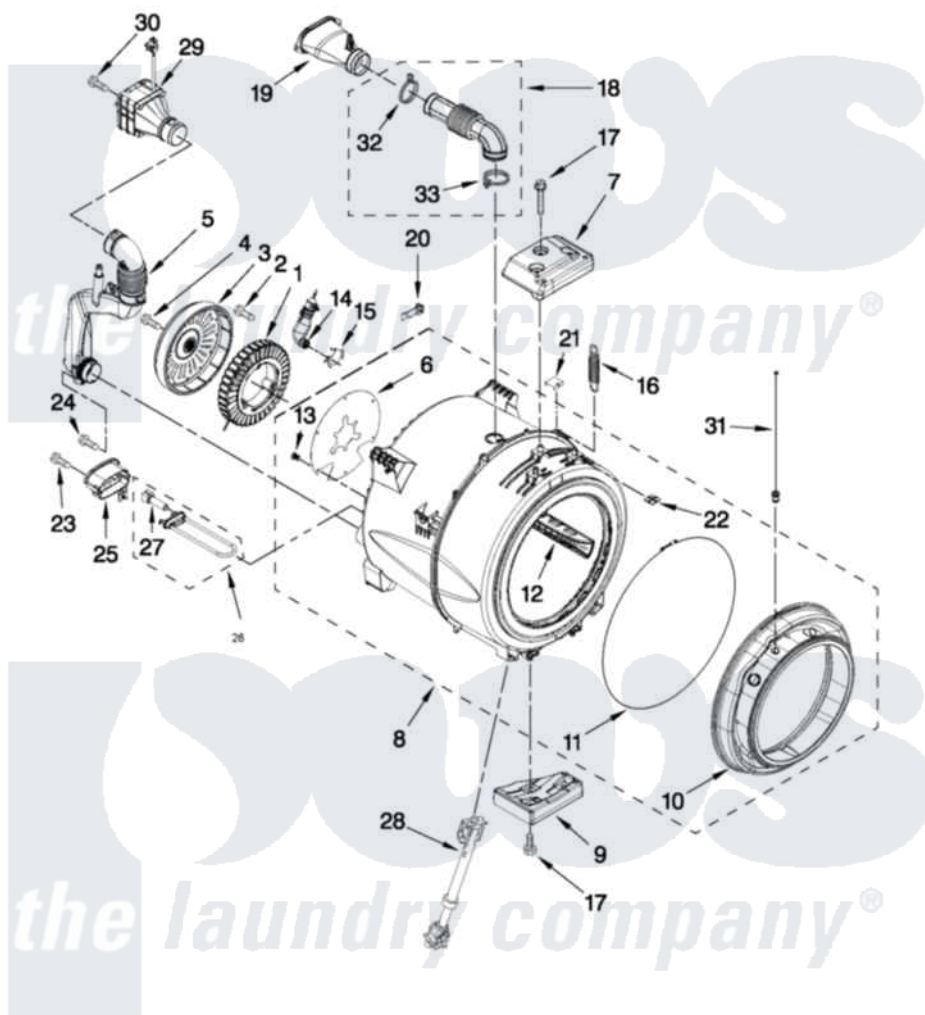

Whirlpool WFW95HEXR2 05 - TUB AND BASKET PARTS

TUB AND BASKET PARTS

For Models: WFW96HEXW2, WFW96HEXR2, WFW96HEXL2
(White) (Red) (Silver)

FOR ORDERING INFORMATION REFER TO PARTS PRICE LIST

W10414746

7

Whirlpool [Residential Whirlpool WFW95HEXR2 Washer Parts](#) Parts Diagram 05 - TUB AND BASKET PARTS
Click on the part number to view part

Item	Original Part Number	Replaced By	Status	Part Description
1	W10213978	W10365754		Stator
2	W10253476			Screw, Stator Mounting
3	W10213980	W10365755		Rotor
4	W10253477			Screw, Rotor Mounting
5	W10261582			Pipe, Ventilation Assembly
6	W10267637			Shield, Motor
7	W10253014			Counterweight, Top
8	W10355147	W10409998		Tub-Outer
9	W10237535			Counterweight, Bottom
10	W10237499			Bellow
11	W10237502			Retainer, Bellow To Tub
12	W10292810			Baffle, Tub
13	W10273613			Retainer, Push In
14	W10260500			Airtrap Assembly
15	371499			Clamp, Hose
16	W10249487	W10365757		Spring