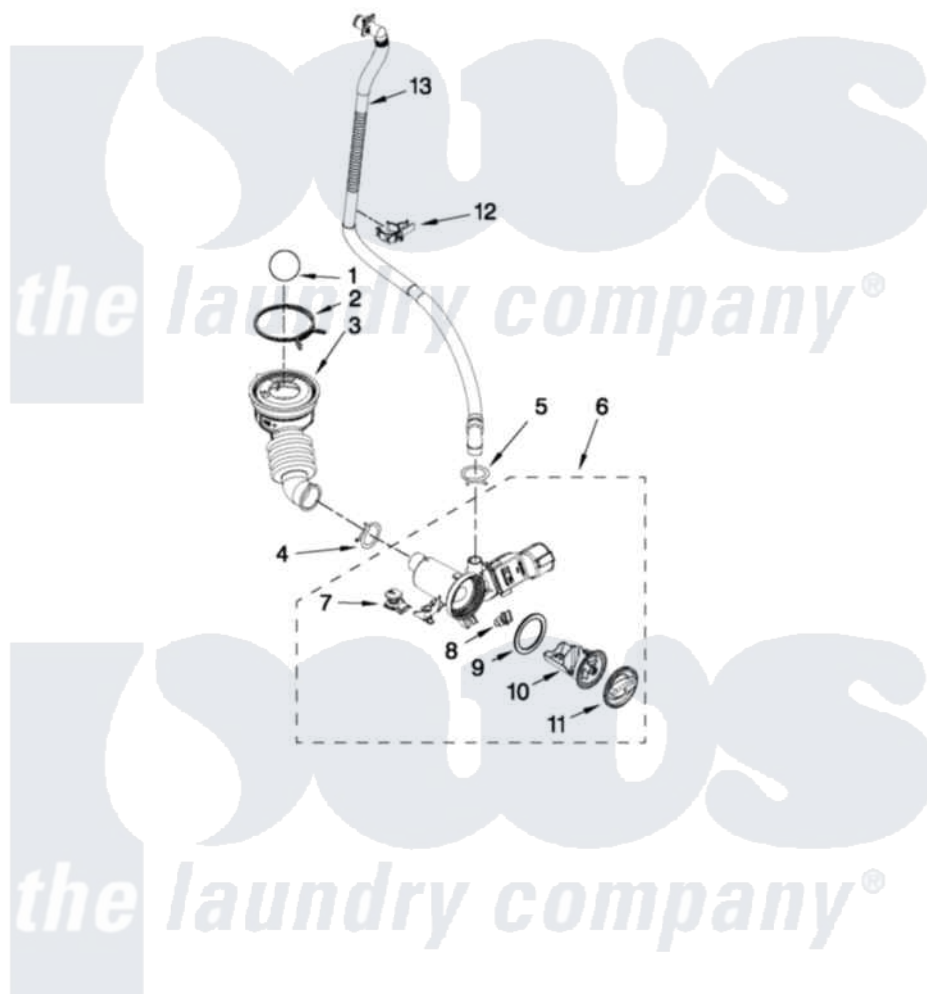

# Whirlpool WFW95HEXR2 06 - PUMP PARTS

## PUMP PARTS

For Models: WFW96HEXW2, WFW96HEXR2, WFW96HEXL2  
(White) (Red) (Silver)

FOR ORDERING INFORMATION REFER TO PARTS PRICE LIST

W10414746

9

Whirlpool [Residential Whirlpool WFW95HEXR2 Washer Parts](#) Parts Diagram 06 - PUMP PARTS

[Click on the part number to view part](#)

Item	Original Part Number	Replaced By	Status	Part Description
1	W10003330	<a href="#">W10121657</a>		Ball
2	8181734	<a href="#">696392</a>		Hose Clamp
3	<a href="#">W10241029</a>			Hose, Tub To Pump
4	<a href="#">W10273036</a>			Clamp, Hose
5	<a href="#">356138</a>			Clamp, Hose
6	<a href="#">W10241025</a>			Pump
7	<a href="#">W10338326</a>			Grommet, Damper
8	<a href="#">8182816</a>			Grommet, Damper
9	<a href="#">8181736</a>			Seal, Filter Cap
10	<a href="#">W10241027</a>			Filter, Pump
11	<a href="#">W10338322</a>			Cap, Filter
12	<a href="#">W10241034</a>			Retainer, Drain Hose
13	<a href="#">W10267642</a>			Drain Hose