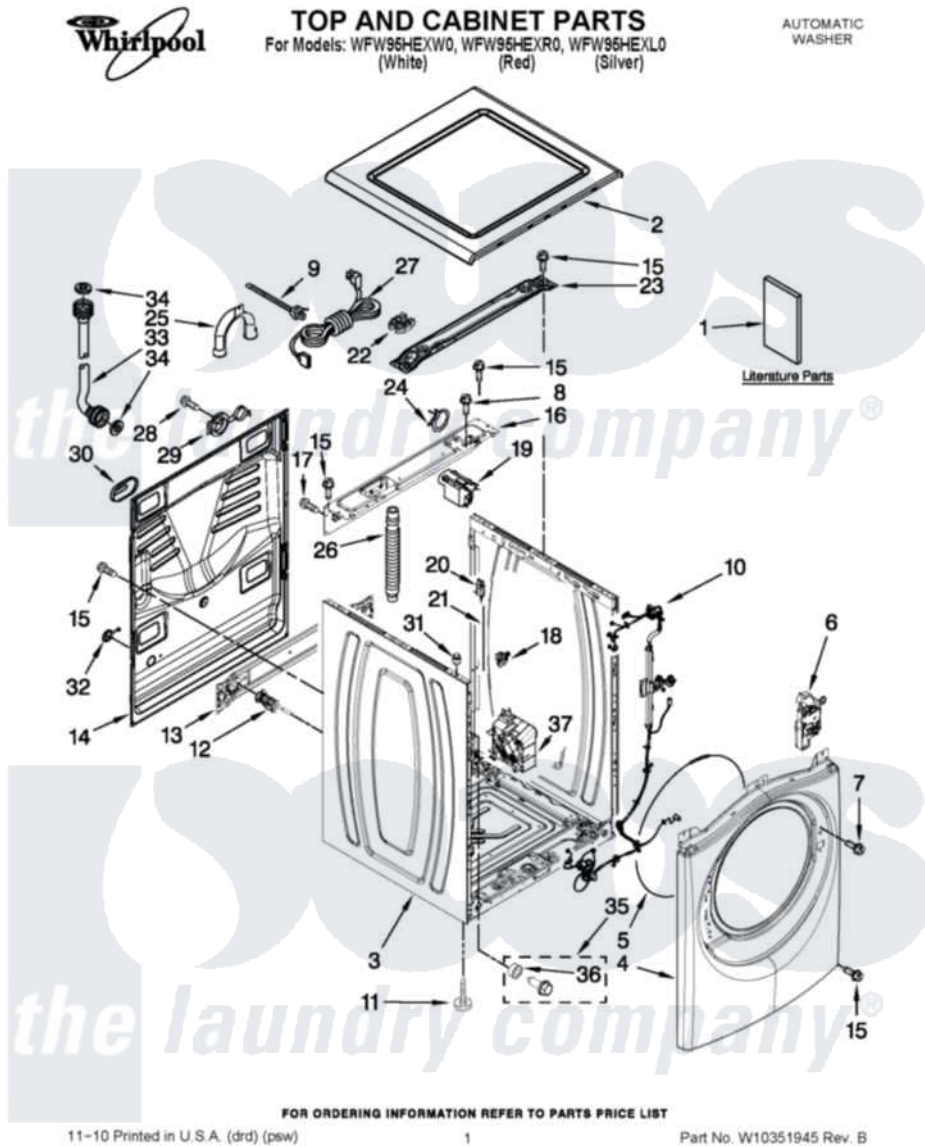

# Whirlpool WFW95HEXW0 01 - TOP AND CABINET PARTS

Whirlpool Residential Whirlpool WFW95HEXW0 Washer Parts Parts Diagram 01 - TOP AND CABINET PARTS  
 Click on the part number to view part

Item	Original Part Number	Replaced By	Status	Part Description
1	W10254447		Not Available	INSTALLATION INSTRUCTIONS (ENGLISH/FRENCH)
"	W10254423		Not Available	USE & CARE GUIDE
"	W10254472		Not Available	TECH SHEET
"	W10254434		Not Available	ENERGY GUIDE
2	<a href="#">W10208373</a>			Top
"	<a href="#">W10337799</a>			Top
"	<a href="#">W10316283</a>			Top
3	W10237487	<a href="#">W10441110</a>		Cabinet
"	<a href="#">W10337793</a>			Cabinet
"	<a href="#">W10316281</a>			Cabinet
4	<a href="#">W10208193</a>			Panel, Front
"	W10337800	<a href="#">W10441112</a>		Panel
"	<a href="#">W10316293</a>			Panel, Front
5	<a href="#">W10237503</a>			Retainer, Bellow To Front Panel