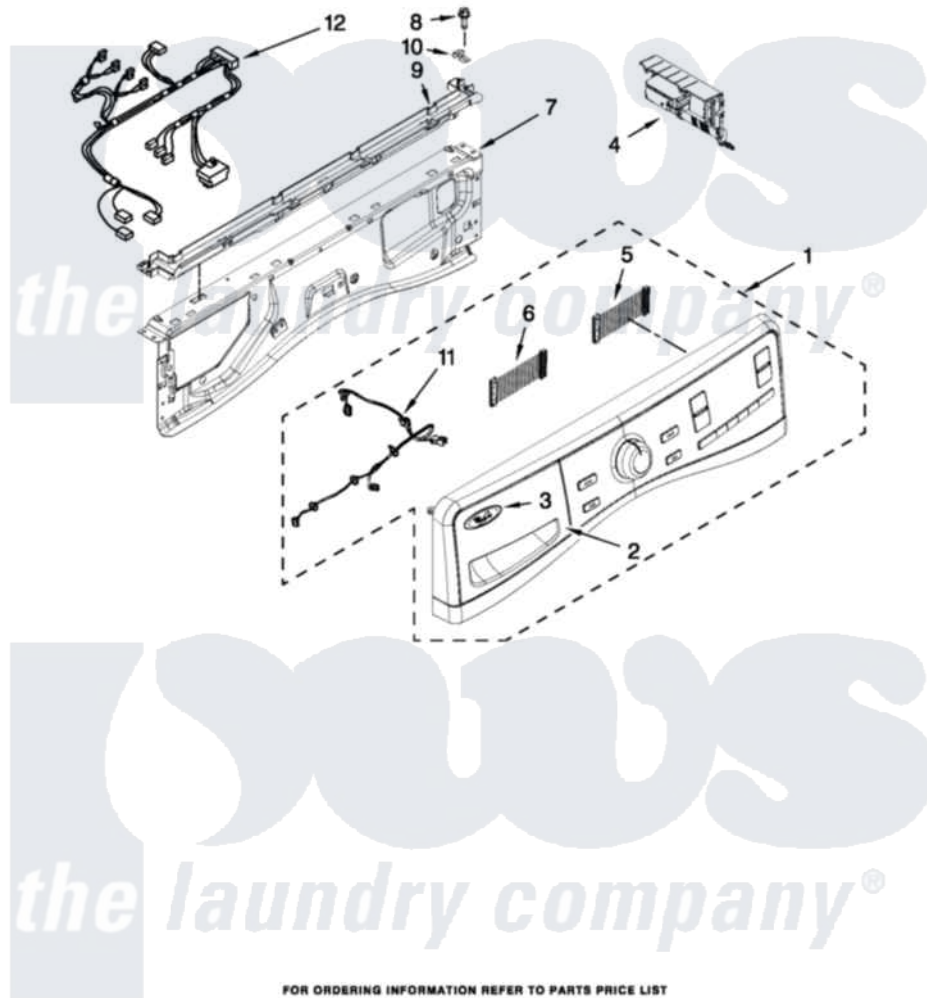

Whirlpool WFW95HEXW0 03 - CONTROL PANEL PARTS

CONTROL PANEL PARTS

For Models: WFW95HEXW0 (White), WFW95HEXR0 (Red), WFW95HEXL0 (Silver)

FOR ORDERING INFORMATION REFER TO PARTS PRICE LIST

Whirlpool [Residential Whirlpool WFW95HEXW0 Washer Parts](#) Parts Diagram 03 - CONTROL PANEL PARTS
 Click on the part number to view part

Item	Original Part Number	Replaced By	Status	Part Description
1	W10352449	W10388425		Console
"	W10352453			Console Assembly
"	W10352451	W10369552		Console Asssembly
2	W10311728			Handle, Dispenser Drawer
"	W10316352			Handle, Dispenser Drawer
"	W10327027			Handle, Dispenser Drawer
3	W10117943	8303811		Badge, Assembly
4	W10354086	W10384504		Control-Elec
5	W10267937			Harness, Jumper
6	W10267938			Harness, UI Jumper
7	W10208197			Bracket, Console
8	W10142290			Screw, 8-18 X 5/16
9	W10317570			Water Channel
10	W10317566			Spring, Clip Water Channel
11	W10271988			Harness, Main UI
12	W10271980			Harness, Wiring