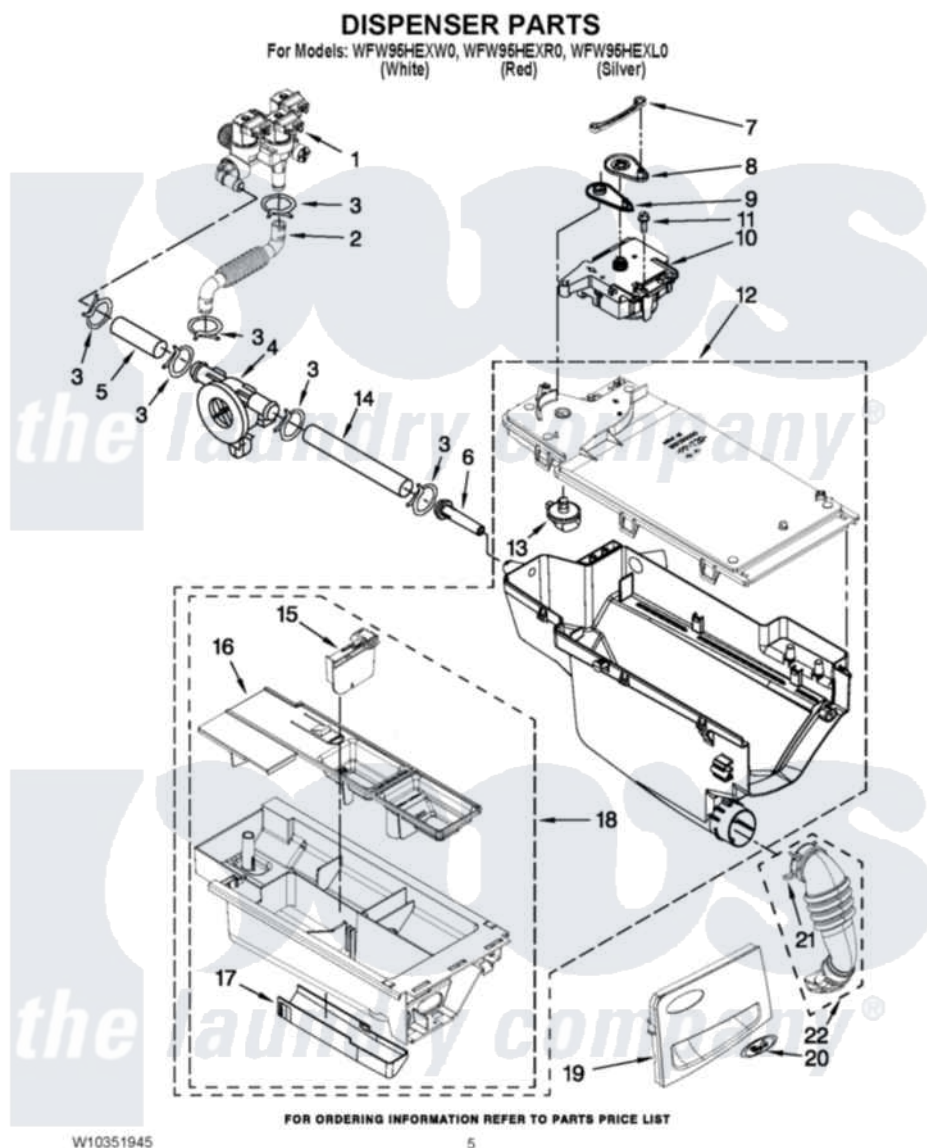

Whirlpool WFW95HEXW0 04 - DISPENSER PARTS

Whirlpool Residential Whirlpool WFW95HEXW0 Washer Parts Parts Diagram 04 - DISPENSER PARTS
Click on the part number to view part

Item	Original Part Number	Replaced By	Status	Part Description
1	W10247306			Valve, Inlet
2	W10239949			Hose, Inlet Valve To Active Vent
3	370450	596669		Clamp, Manifold
4	8181696	W10110225		Flowmeter
5	W10239935			Hose, Inlet Valve To Flowmeter
6	8183181			Nozzle, Inlet
7	8183183			Lever, Water Distribution
8	W10003190	8183184		Cam, Actuator
9	W10183517			Lever, Water Distribution
10	W10163975	W10352973		Actuator
11	8540282	8181661		Screw, Actuator
12	W10259004			Housing, Dispenser Assembly
13	W10003110	8181712		Nozzle, Distribution
14	W10239936			Hose, Flowmeter To Dispenser
15	W10015200	W10121506		Separator, With Selection

15	W10013200	W10121390	Slider
16	W10256661		Siphon, Bleach/Softener
17	W10003140	8183179	Cover, Detergent Drawer
18	W10256683		Drawer, Detergent
19	W10311728		Handle, Dispenser Drawer
"	W10316352		Handle, Dispenser Drawer
"	W10327027		Handle, Dispenser Drawer
20	W10117943	8303811	Badge, Assembly
21	W10239910		Clamp, Hose
22	W10239966		Hose, Dispenser To Bellow