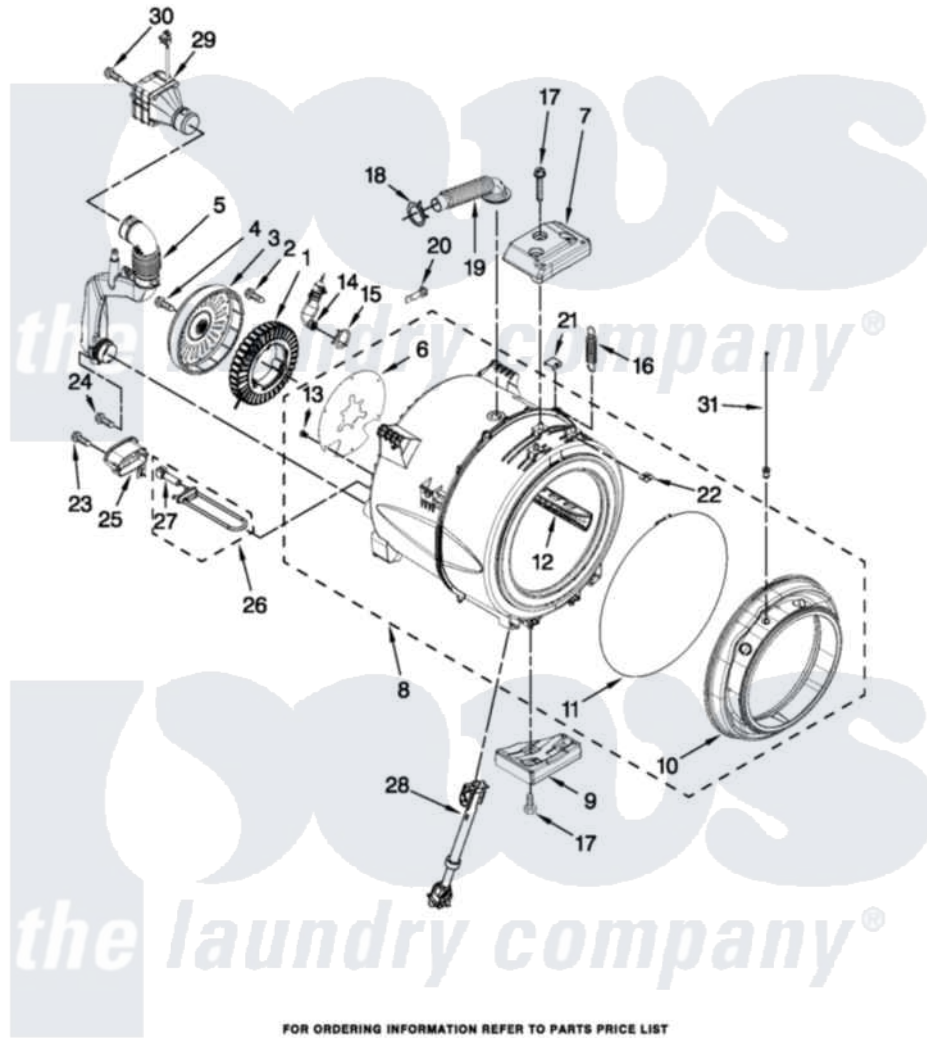

# Whirlpool WFW95HEXW0 05 - TUB AND BASKET PARTS

## TUB AND BASKET PARTS

For Models: WFW95HEXW0 (White), WFW95HEXR0 (Red), WFW95HEXL0 (Silver)

W10351945

FOR ORDERING INFORMATION REFER TO PARTS PRICE LIST

7

Whirlpool [Residential Whirlpool WFW95HEXW0 Washer Parts](#) Parts Diagram 05 - TUB AND BASKET PARTS  
 Click on the part number to view part

Item	Original Part Number	Replaced By	Status	Part Description
1	W10213978	<a href="#">W10365754</a>		Stator
2	<a href="#">W10253476</a>			Screw, Stator Mounting
3	W10213980	<a href="#">W10365755</a>		Rotor
4	<a href="#">W10253477</a>			Screw, Rotor Mounting
5	<a href="#">W10261582</a>			Pipe, Ventilation Assembly
6	<a href="#">W10267637</a>			Shield, Motor
7	<a href="#">W10253014</a>			Counterweight, Top
8	W10270244	<a href="#">W10434231</a>		Tub-Outer
9	<a href="#">W10237535</a>			Counterweight, Bottom
10	<a href="#">W10237493</a>			Bellow
11	<a href="#">W10237502</a>			Retainer, Bellow To Tub
12	<a href="#">W10292810</a>			Baffle, Tub
13	<a href="#">W10273613</a>			Retainer, Push In
14	<a href="#">W10260500</a>			Airtrap Assembly
15	<a href="#">371499</a>			Clamp, Hose
16	W10249487	<a href="#">W10365757</a>		Spring

17	<a href="#">W10261496</a>		Screw, Counterweight
18	<a href="#">W10273033</a>		Clamp, Hose
19	<a href="#">8540015</a>		Hose, Exhaust
20	<a href="#">W10316388</a>		Clip, Harness Diverter
21	<a href="#">8540092</a>		Clamp, Tub
22	8540072	<a href="#">8182512</a>	Nut, Push-In
23	<a href="#">9740848</a>		Screw, Mixing Valve Mounting
24	<a href="#">W10306501</a>		Screw, M4.1-1.8 X 16.5C
25	<a href="#">W10318155</a>		Shield, Heater
26	W10253993	<a href="#">8182666</a>	Element, Heating
27	<a href="#">8181705</a>		Ntc
28	<a href="#">W10261492</a>		Shock Absorber
29	<a href="#">W10261587</a>		Fan, Ventilation Assembly
30	<a href="#">W10305097</a>		Screw, M4.1-1.8 X 57
31	<a href="#">W10272847</a>		Light, Led Assembly