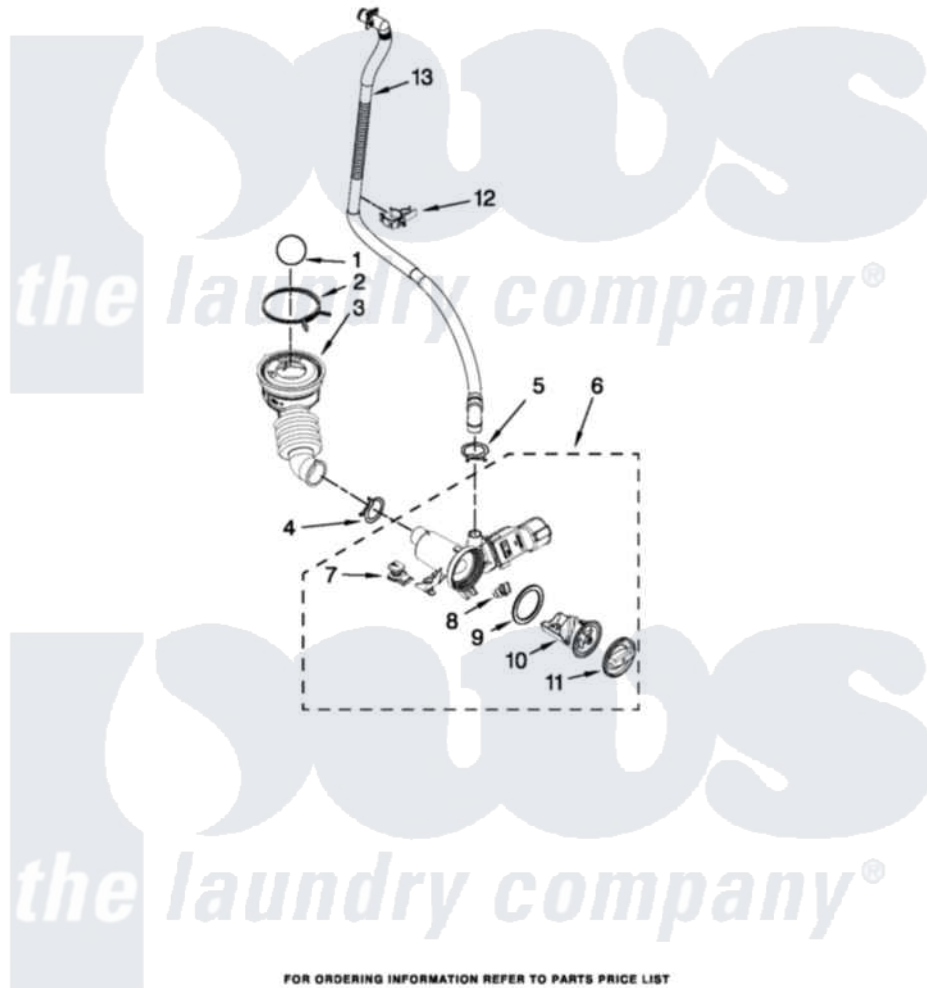

Whirlpool WFW95HEXW0 06 - PUMP PARTS

PUMP PARTS

For Models: WFW95HEXW0 (White), WFW95HEXR0 (Red), WFW95HEXL0 (Silver)

W10351945

9

FOR ORDERING INFORMATION REFER TO PARTS PRICE LIST

Whirlpool [Residential Whirlpool WFW95HEXW0 Washer Parts](#) Parts Diagram 06 - PUMP PARTS
 Click on the part number to view part

Item	Original Part Number	Replaced By	Status	Part Description
1	W10003330	W10121657		Ball
2	8181734	696392		Hose Clamp
3	W10241029			Hose, Tub To Pump
4	W10273036			Clamp, Hose
5	356138			Clamp, Hose
6	W10241025			Pump
7	W10338326			Grommet, Damper
8	8182816			Grommet, Damper
9	8181736			Seal, Filter Cap
10	W10241027			Filter, Pump
11	W10338322			Cap, Filter
12	W10241034			Retainer, Drain Hose
13	W10267642			Drain Hose