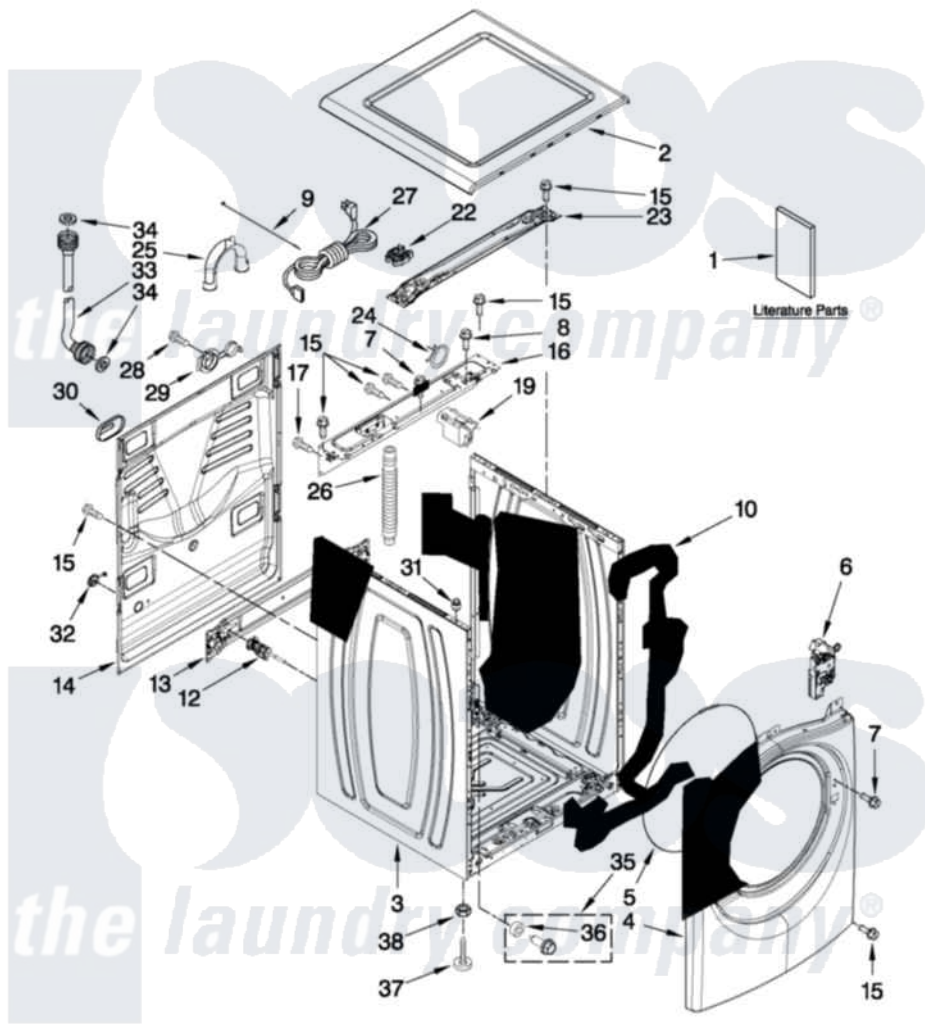

# Whirlpool WFW95HEXW1 01 - TOP AND CABINET PARTS

## TOP AND CABINET PARTS

For Models: WFW95HEXW1, WFW95HEXR1, WFW95HEXL1  
(White) (Red) (Silver)

AUTOMATIC  
WASHER

FOR ORDERING INFORMATION REFER TO PARTS PRICE LIST

2-11 Printed in U.S.A. (drd) (eeb)

1

Part No. W10385987 Rev. A

Whirlpool [Residential Whirlpool WFW95HEXW1 Washer Parts](#) Parts Diagram 01 - TOP AND CABINET PARTS  
Click on the part number to view part

Item	Original Part Number	Replaced By	Status	Part Description
1	W10254447		Not Available	INSTALLATION INSTRUCTIONS (ENGLISH/FRENCH)
"	W10254448		Not Available	INSTALLATION INSTRUCTIONS (SPANISH)
"	W10254493		Not Available	USE & CARE GUIDE (ENGLISH/FRENCH)
"	W10254494		Not Available	USE & CARE GUIDE (SPANISH)
"	W10254474		Not Available	TECH SHEET
"	W10254487		Not Available	ENERGY GUIDE
2	<a href="#">W10208373</a>			Top
"	<a href="#">W10337799</a>			Top
"	<a href="#">W10316283</a>			Top
3	W10237487	<a href="#">W10441110</a>		Cabinet
"	<a href="#">W10337793</a>			Cabinet
"	<a href="#">W10316281</a>			Cabinet
4	<a href="#">W10208193</a>			Panel, Front