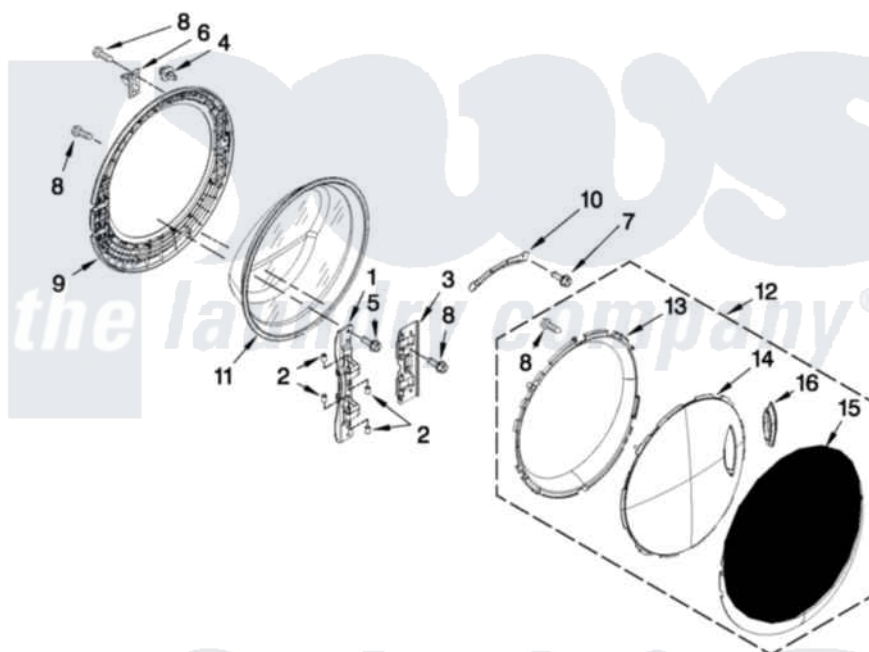

Whirlpool WFW95HEXW1 02 - DOOR PARTS

DOOR PARTS

For Models: WFW95HEXW1, WFW95HEXR1, WFW95HEXL1
(White) (Red) (Silver)

W10385987

FOR ORDERING INFORMATION REFER TO PARTS PRICE LIST

3

Whirlpool [Residential Whirlpool WFW95HEXW1 Washer Parts](#) Parts Diagram 02 - DOOR PARTS
Click on the part number to view part

Item	Original Part Number	Replaced By	Status	Part Description
1	W10208415			Hinge Base
2	W10208398			Cap, Hinge
3	W10208419			Plate, Hinge Retainer
4	8572266			Bumper, Door
5	W10288126			Screw, 10-32 X 1/2
6	W10003390	W10217552		Hook, Door
7	8540513	8182214		Screw
8	8534022			Screw, 8-18 X 1/16
9	W10208275			Frame, Door Back Support
10	W10003440	W10295703		Clamp, Glass
11	W10208263			Glass, Door
12	W10208408			Door, Outer Assembly
13	W10208269			Frame, Door Front Support
14	W10208270			Door, Outer Screen
15	W10208410			Trim Ring, Outer Door
16	W10208411			Handle, Door