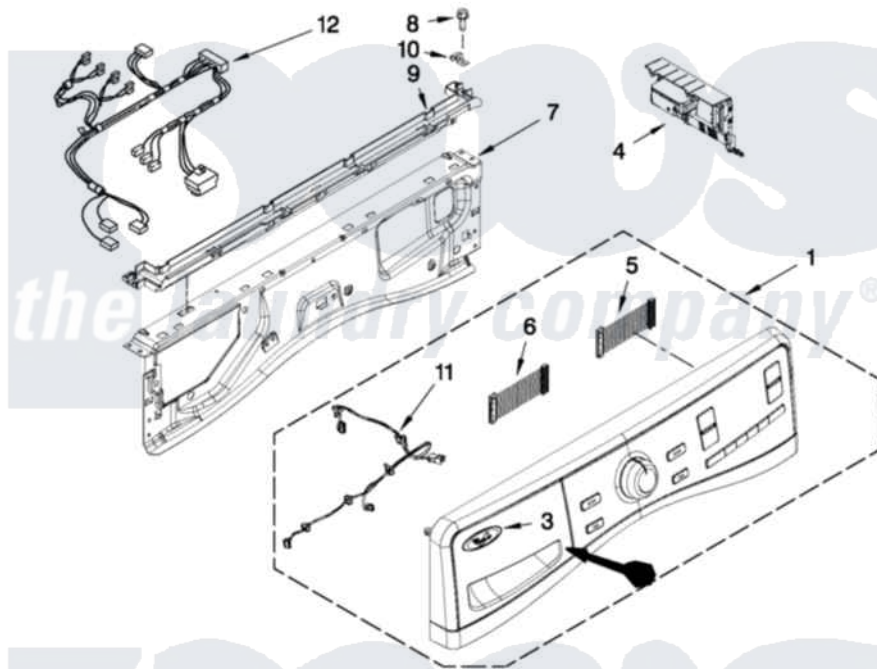

Whirlpool WFW95HEXW1 03 - CONTROL PANEL PARTS

CONTROL PANEL PARTS

For Models: WFW95HEXW1, WFW95HEXR1, WFW95HEXL1
(White) (Red) (Silver)

FOR ORDERING INFORMATION REFER TO PARTS PRICE LIST

4

W10385967

Whirlpool [Residential Whirlpool WFW95HEXW1 Washer Parts](#) Parts Diagram 03 - CONTROL PANEL PARTS
Click on the part number to view part

Item	Original Part Number	Replaced By	Status	Part Description
1	W10369550	W10388425		Console
"	W10369554			Console Assembly
"	W10369552			Console Assembly
2	W10311728			Handle, Dispenser Drawer
"	W10316352			Handle, Dispenser Drawer
"	W10327027			Handle, Dispenser Drawer
3	W10117943	8303811		Badge, Assembly
4	W10388203			Control Unit, Central
5	W10267937			Harness, Jumper
6	W10267938			Harness, UI Jumper
7	W10208197			Bracket, Console
8	W10142290			Screw, 8-18 X 5/16
9	W10317570			Water Channel
10	W10317566			Spring, Clip Water Channel
11	W10271988			Harness, Main UI
12	W10271980			Harness, Wiring