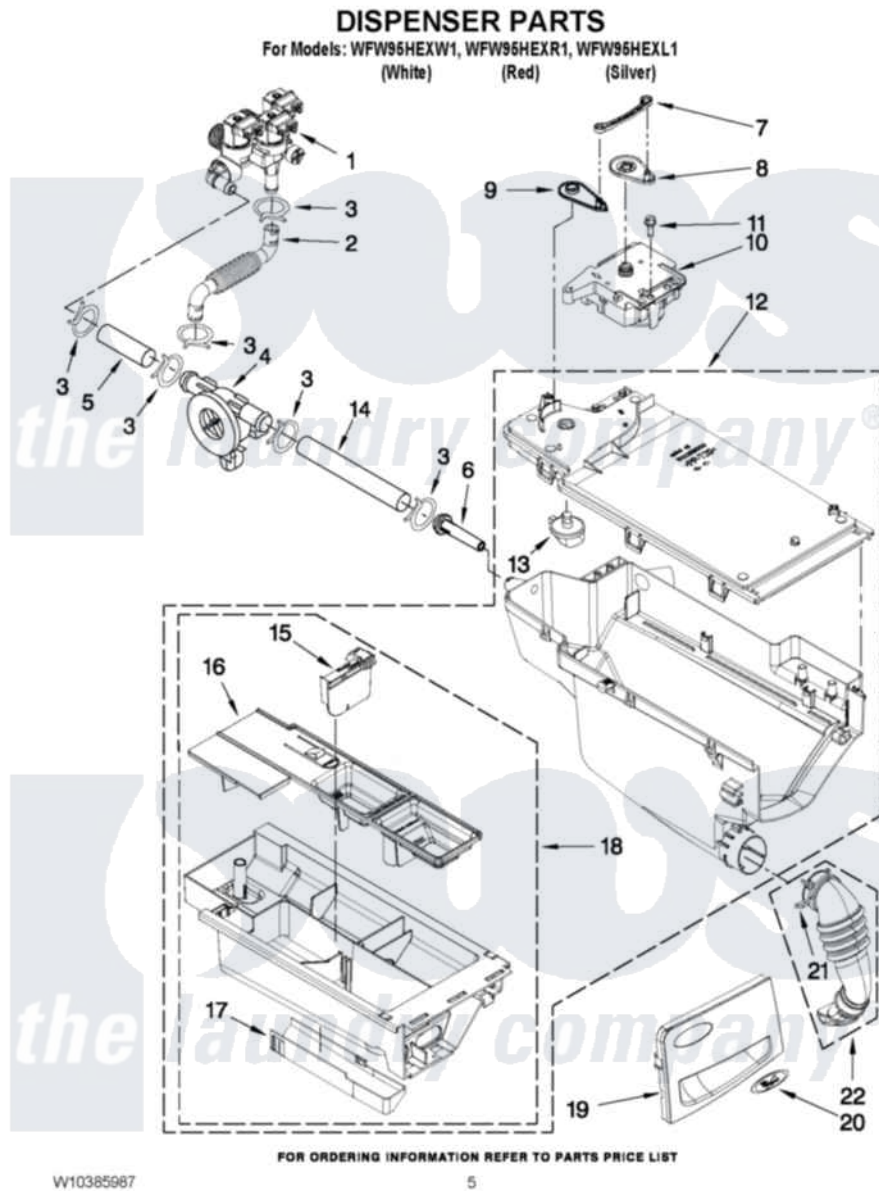

Whirlpool WFW95HEXW1 04 - DISPENSER PARTS

Whirlpool [Residential Whirlpool WFW95HEXW1 Washer Parts](#) Parts Diagram 04 - DISPENSER PARTS
Click on the part number to view part

Item	Original Part Number	Replaced By	Status	Part Description
1	W10247306			Valve, Inlet
2	W10239949			Hose, Inlet Valve To Active Vent
3	370450	596669		Clamp, Manifold
4	8181696	W10110225		Flowmeter
5	W10239935			Hose, Inlet Valve To Flowmeter
6	8183181			Nozzle, Inlet
7	8183183			Lever, Water Distribution
8	W10003190	8183184		Cam, Actuator
9	W10183517			Lever, Water Distribution
10	W10163975	W10352973		Actuator
11	8540282	8181661		Screw, Actuator
12	W10351808			Housing, Dispenser Assembly
13	W10003110	8181712		Nozzle, Distribution
14	W10239936			Hose, Flowmeter To Dispenser
15	W10015200	W10121506		Separator, With Selection

15	W10013200	W10121390	Slider
16	W10256661		Siphon, Bleach/Softener
17	W10003140	8183179	Cover, Detergent Drawer
18	W10256683		Drawer, Detergent
19	W10311728		Handle, Dispenser Drawer
"	W10316352		Handle, Dispenser Drawer
"	W10327027		Handle, Dispenser Drawer
20	W10117943	8303811	Badge, Assembly
21	W10239910		Clamp, Hose
22	W10239966		Hose, Dispenser To Bellow