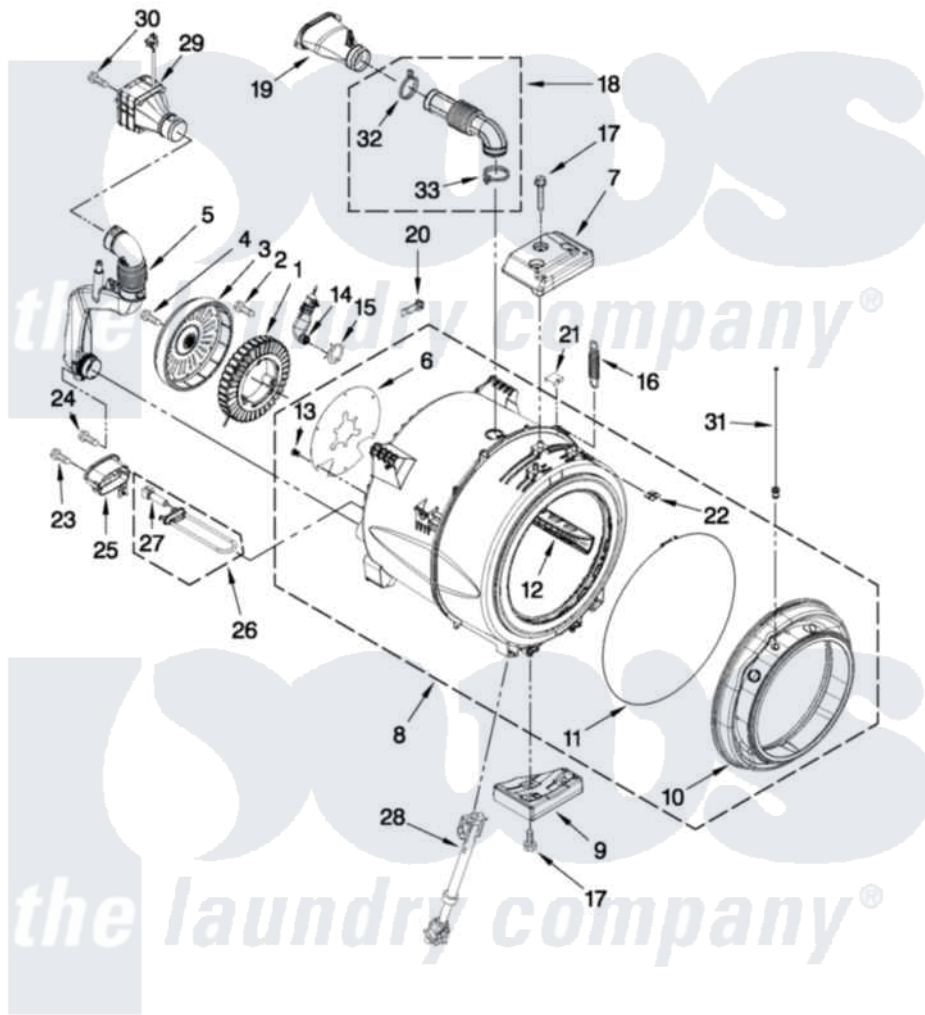

Whirlpool WFW95HEXW1 05 - TUB AND BASKET PARTS

TUB AND BASKET PARTS

For Models: WFW95HEXW1, WFW95HEXR1, WFW95HEXL1
(White) (Red) (Silver)

FOR ORDERING INFORMATION REFER TO PARTS PRICE LIST

W10385987

7

Whirlpool [Residential Whirlpool WFW95HEXW1 Washer Parts](#) Parts Diagram 05 - TUB AND BASKET PARTS
Click on the part number to view part

Item	Original Part Number	Replaced By	Status	Part Description
1	W10213978	W10365754		Stator
2	W10253476			Screw, Stator Mounting
3	W10213980	W10365755		Rotor
4	W10253477			Screw, Rotor Mounting
5	W10261582			Pipe, Ventilation Assembly
6	W10267637			Shield, Motor
7	W10253014			Counterweight, Top
8	W10355147	W10409998		Tub-Outer
9	W10237535			Counterweight, Bottom
10	W10237499			Bellow
11	W10237502			Retainer, Bellow To Tub
12	W10292810			Baffle, Tub
13	W10273613			Retainer, Push In
14	W10260500			Airtrap Assembly
15	371499			Clamp, Hose
16	W10249487	W10365757		Spring

17	W10261496		Screw, Counterweight
18	W10352811		Vent-Hose Coupling Assembly
19	W10352818		Vent Tube And Cover
20	W10316388		Clip, Harness Diverter
21	8540092		Clamp, Tub
22	8540072	8182512	Nut, Push-In
23	9740848		Screw, Mixing Valve Mounting
24	W10306501		Screw, M4.1-1.8 X 16.5C
25	W10318155		Shield, Heater
26	W10253993	8182666	Element, Heating
27	8181705		Ntc
28	W10261492		Shock Absorber
29	W10261587		Fan, Ventilation Assembly
30	W10305097		Screw, M4.1-1.8 X 57
31	W10272847		Light, Led Assembly
32	W10273034		Clamp, Vent Hose
33	W10353599		Clamp, Hose