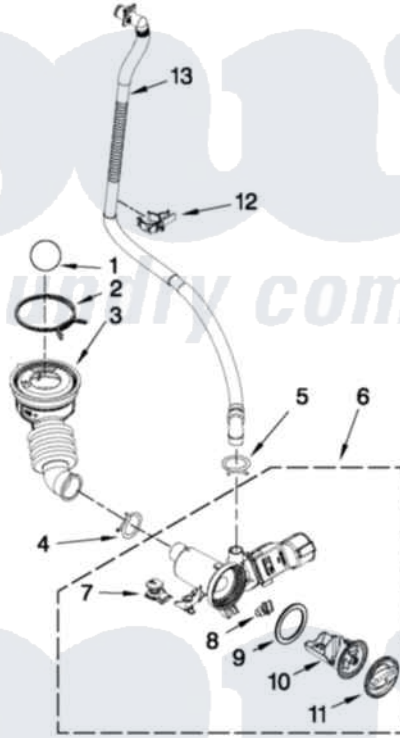

Whirlpool WFW95HEXW1 06 - PUMP PARTS

PUMP PARTS

For Models: WFW95HEXW1, WFW95HEXR1, WFW95HEXL1
(White) (Red) (Silver)

FOR ORDERING INFORMATION REFER TO PARTS PRICE LIST

W10385987

9

Whirlpool [Residential Whirlpool WFW95HEXW1 Washer Parts](#) Parts Diagram 06 - PUMP PARTS
Click on the part number to view part

| Item | Original Part Number | Replaced By | Status | Part Description |
|------|---------------------------|---------------------------|--------|----------------------|
| 1 | W10003330 | W10121657 | | Ball |
| 2 | 8181734 | 696392 | | Hose Clamp |
| 3 | W10241029 | | | Hose, Tub To Pump |
| 4 | W10273036 | | | Clamp, Hose |
| 5 | 356138 | | | Clamp, Hose |
| 6 | W10241025 | | | Pump |
| 7 | W10338326 | | | Grommet, Damper |
| 8 | 8182816 | | | Grommet, Damper |
| 9 | 8181736 | | | Seal, Filter Cap |
| 10 | W10241027 | | | Filter, Pump |
| 11 | W10338322 | | | Cap, Filter |
| 12 | W10241034 | | | Retainer, Drain Hose |
| 13 | W10267642 | | | Drain Hose |