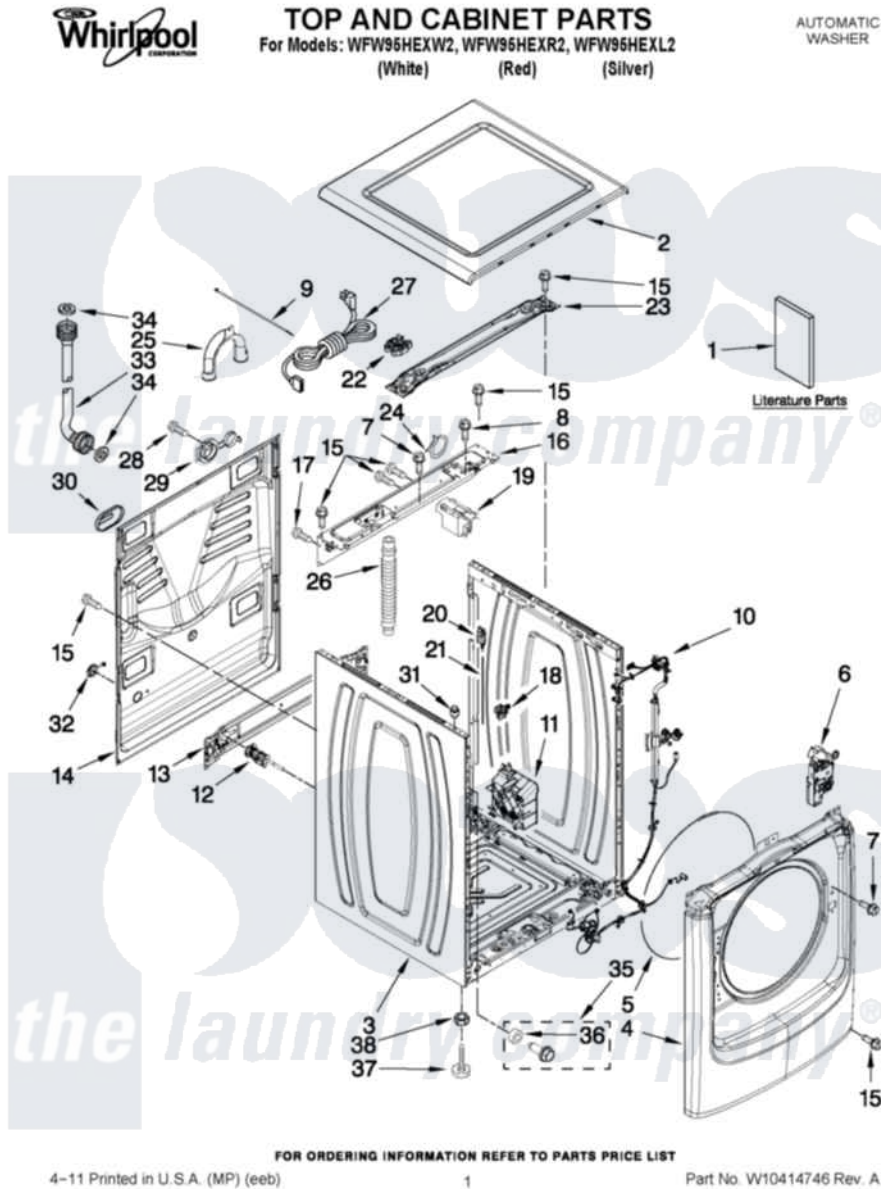

Whirlpool WFW95HEXW2 01 - TOP AND CABINET PARTS

4-11 Printed in U.S.A. (MP) (eeb) 1 Part No. W10414746 Rev. A

Whirlpool [Residential Whirlpool WFW95HEXW2 Washer Parts](#) Parts Diagram 01 - TOP AND CABINET PARTS
 Click on the part number to view part

"	W10337800	W10441112	Panel
"	W10316293		Panel, Front
5	W10237503		Retainer, Bellow To Front Panel
6	8183197	8183270	Lock, Door
7	8540282	8181661	Screw, Actuator
8	8540329		Screw, 8-18 X 7/16
9	W10339879		Tie, Cable
10	W10339734		Harness, Wiring
11	W10374126		Motor Control Unit
12	W10271590	W10498442	Bolt
13	W10237498		Brace, Transport
14	W10237492		Panel, Rear
15	W10142290		Screw, 8-18 X 5/16
16	W10354386		Brace, Rear
17	W10305097		Screw, M4.1-1.8 X 57
18	W10181028		Clip, Pressure Switch Hose
19	W10326464		Filter, Interference
20	W10312527		Switch, Analog Pressure Sensor
21	W10251962		Hose, Pressure Switch
22	W10245452		Retainer, Spring
23	W10237490		Brace, Top
24	356138		Clamp, Hose
25	W10280024		U-Bend, Drain Hose
26	W10267638		Hose, Drain
27	W10326100	W10434975	Cord, Power
28	3351614		Screw, Gearcase Cover Mounting
29	W10275820		Cover, Power Cord- Transport
30	8182700	8540268	Cover, Transport
31	W10208380		Screw, Bush Assembly
32	W10304004		Cover, Power Cord
33	W10194208	89503	Hose-Inlet
"	8571378	89503	Hose-Inlet
34	W10242307	16123	Washer Inlet-Hose Miscellaneous Parts Must be Ordered Separately.
35	W10298211		Stud Assembly, Front Panel
36	W10323182		Spacer, Front Panel
37	W10001130		Foot, Leveling
38	3359452		Nut, Lock