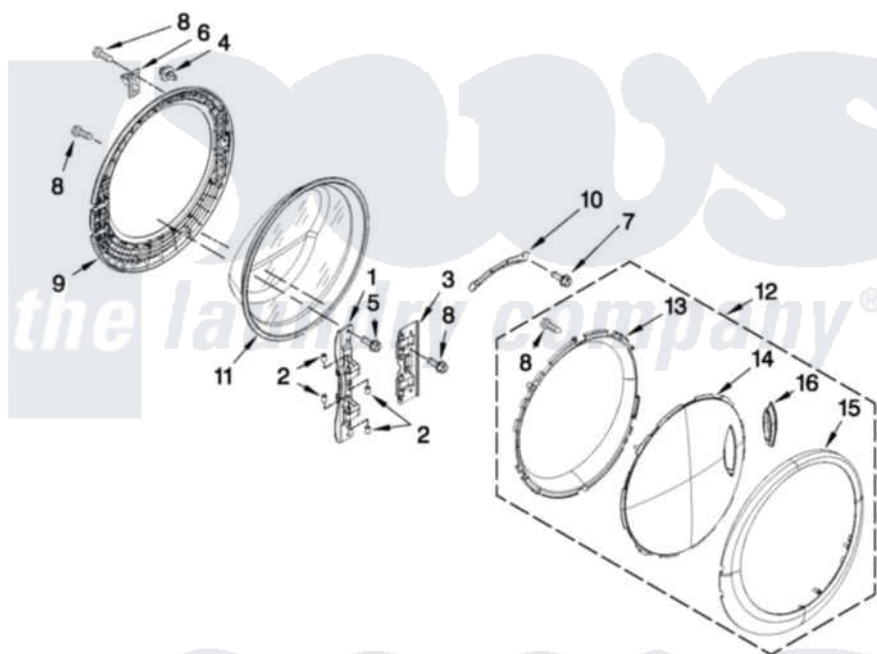

Whirlpool WFW95HEXW2 02 - DOOR PARTS

DOOR PARTS

For Models: WFW96HEXW2, WFW96HEXR2, WFW96HEXL2
(White) (Red) (Silver)

W10414746

FOR ORDERING INFORMATION REFER TO PARTS PRICE LIST

3

Whirlpool [Residential Whirlpool WFW95HEXW2 Washer Parts](#) Parts Diagram 02 - DOOR PARTS
Click on the part number to view part

Item	Original Part Number	Replaced By	Status	Part Description
1	W10208415			Hinge Base
2	W10208398			Cap, Hinge
3	W10208419			Plate, Hinge Retainer
4	8572266			Bumper, Door
5	W10288126			Screw, 10-32 X 1/2
6	8183198	W10217552		Hook, Door
7	8540513	8182214		Screw
8	8534022			Screw, 8-18 X 1/16
9	W10208275			Frame, Door Back Support
10	W10003440	W10295703		Clamp, Glass
11	W10208263			Glass, Door
12	W10208408			Door, Outer Assembly
13	W10208269			Frame, Door Front Support
14	W10208270			Door, Outer Screen
15	W10208410			Trim Ring, Outer Door
16	W10208411			Handle, Door