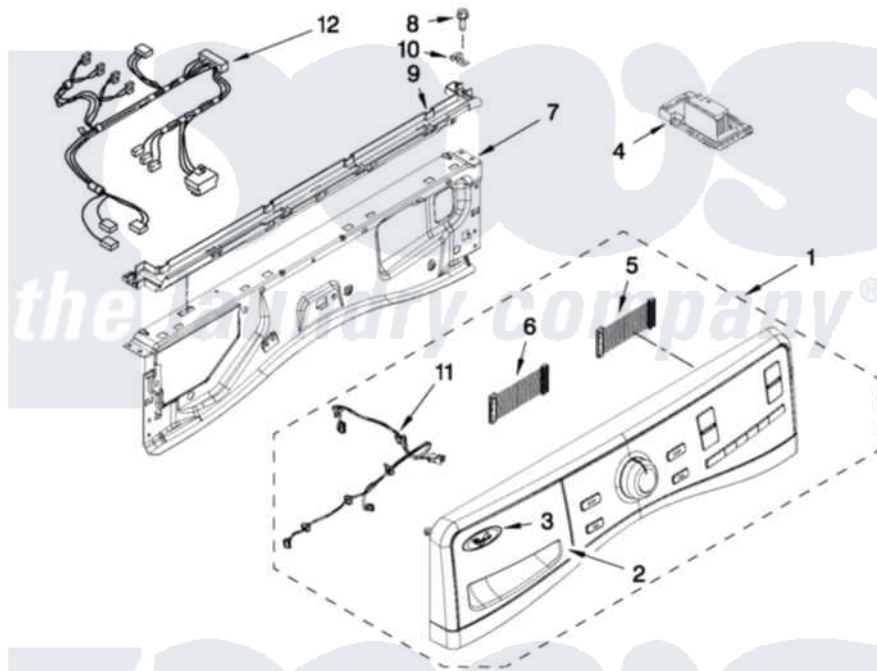

Whirlpool WFW95HEXW2 03 - CONTROL PANEL PARTS

CONTROL PANEL PARTS

For Models: WFW96HEXW2, WFW96HEXR2, WFW96HEXL2
(White) (Red) (Silver)

FOR ORDERING INFORMATION REFER TO PARTS PRICE LIST

4

W10414746

Whirlpool [Residential Whirlpool WFW95HEXW2 Washer Parts](#) Parts Diagram 03 - CONTROL PANEL PARTS
Click on the part number to view part

Item	Original Part Number	Replaced By	Status	Part Description
1	W10369550	W10388425		Console
"	W10369554			Console Assembly
"	W10369552			Console Assembly
2	W10311728			Handle, Dispenser Drawer
"	W10316352			Handle, Dispenser Drawer
"	W10327027			Handle, Dispenser Drawer
3	W10117943	8303811		Badge, Assembly
4	W10406633			Control Unit, Central
5	W10267937			Harness, Jumper
6	W10267938			Harness, UI Jumper
7	W10208197			Bracket, Console
8	W10142290			Screw, 8-18 X 5/16
9	W10317570			Water Channel
10	W10317566			Spring, Clip Water Channel
11	W10271988			Harness, Main UI
12	W10271980			Harness, Wiring