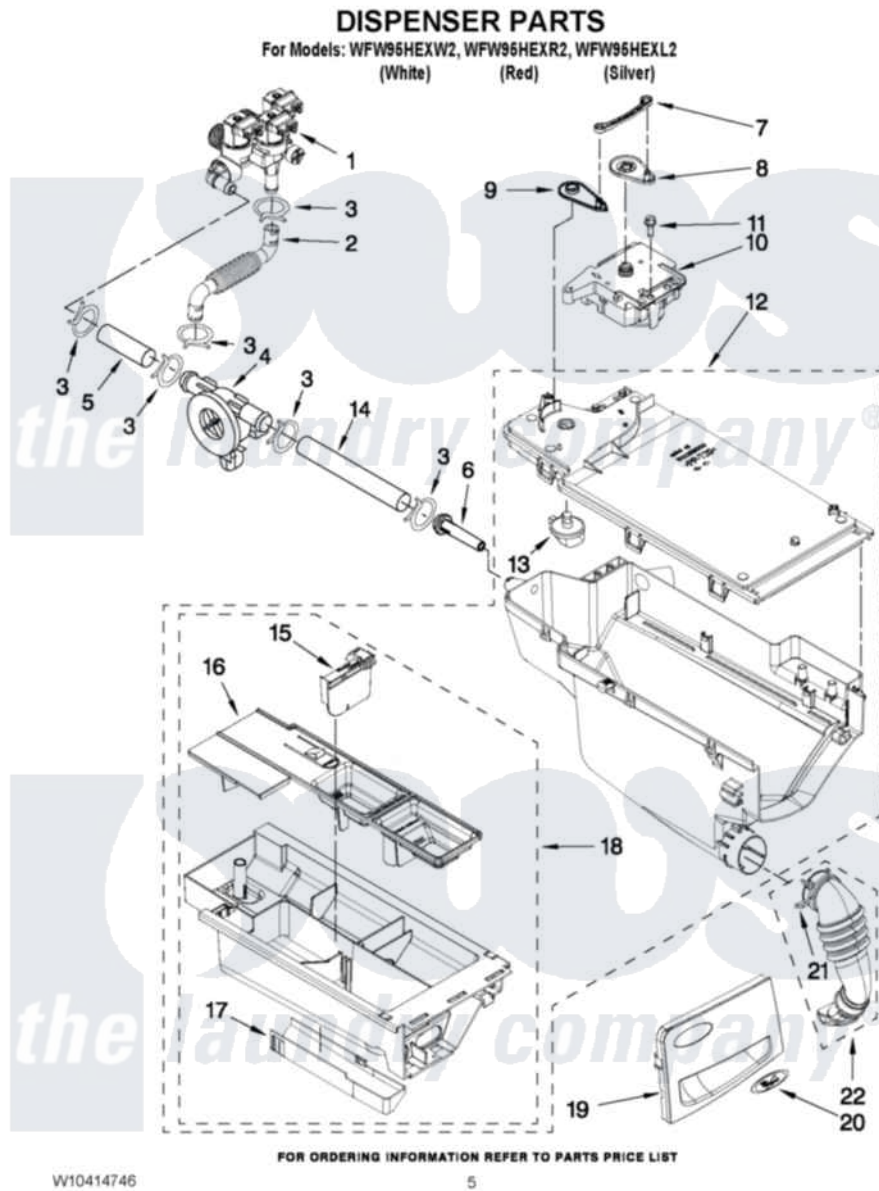

Whirlpool WFW95HEXW2 04 - DISPENSER PARTS

Whirlpool [Residential Whirlpool WFW95HEXW2 Washer Parts](#) Parts Diagram 04 - DISPENSER PARTS
Click on the part number to view part

| Item | Original Part Number | Replaced By | Status | Part Description |
|------|---------------------------|---------------------------|--------|----------------------------------|
| 1 | W10247306 | | | Valve, Inlet |
| 2 | W10239949 | | | Hose, Inlet Valve To Active Vent |
| 3 | 370450 | 596669 | | Clamp, Manifold |
| 4 | 8181696 | W10110225 | | Flowmeter |
| 5 | W10239935 | | | Hose, Inlet Valve To Flowmeter |
| 6 | 8183181 | | | Nozzle, Inlet |
| 7 | 8183183 | | | Lever, Water Distribution |
| 8 | W10003190 | 8183184 | | Cam, Actuator |
| 9 | W10183517 | | | Lever, Water Distribution |
| 10 | W10163975 | W10352973 | | Actuator |
| 11 | 8540282 | 8181661 | | Screw, Actuator |
| 12 | W10351808 | | | Housing, Dispenser Assembly |
| 13 | W10003110 | 8181712 | | Nozzle, Distribution |
| 14 | W10239936 | | | Hose, Flowmeter To Dispenser |
| 15 | W10015200 | W10121506 | | Separator, With Selection |

| | | | |
|----|---------------------------|---------------------------|---------------------------|
| 15 | W10013200 | W10121390 | Slider |
| 16 | W10256661 | | Siphon, Bleach/Softener |
| 17 | W10003140 | 8183179 | Cover, Detergent Drawer |
| 18 | W10256683 | | Drawer, Detergent |
| 19 | W10311728 | | Handle, Dispenser Drawer |
| " | W10316352 | | Handle, Dispenser Drawer |
| " | W10327027 | | Handle, Dispenser Drawer |
| 20 | W10117943 | 8303811 | Badge, Assembly |
| 21 | W10239910 | | Clamp, Hose |
| 22 | W10239966 | | Hose, Dispenser To Bellow |