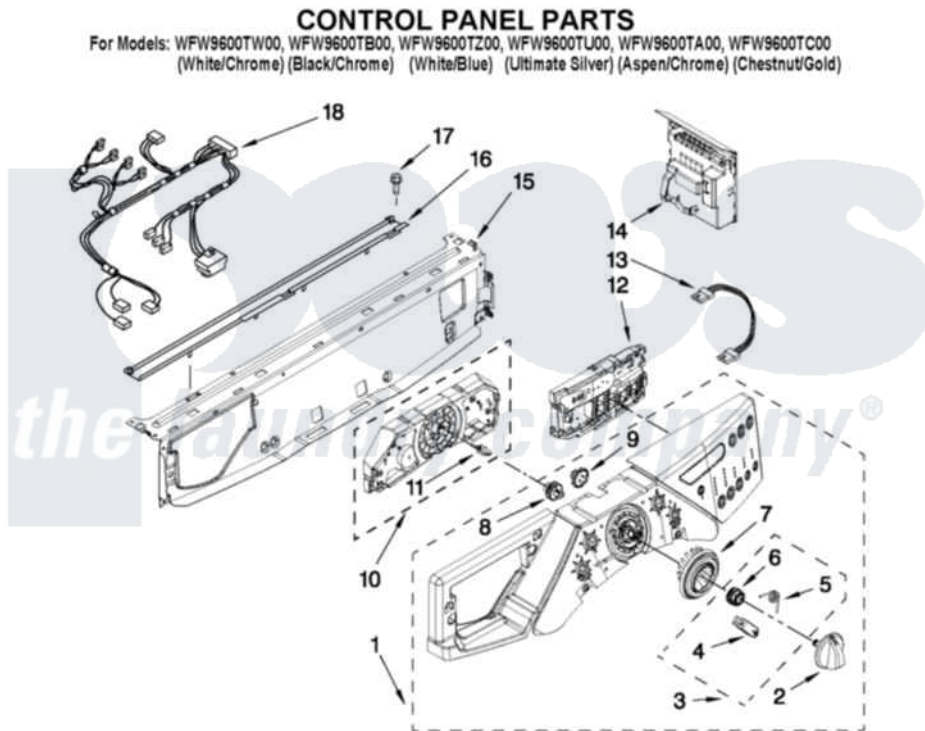

Whirlpool WFW9600TA00 03 - CONTROL PANEL PARTS

FOR ORDERING INFORMATION REFER TO PARTS PRICE LIST

[Whirlpool Residential Whirlpool WFW9600TA00 Washer Parts](#) Parts Diagram 03 - CONTROL PANEL PARTS
 Click on the part number to view part

Item	Original Part Number	Replaced By	Status	Part Description
1	W10157776			Panel, Control
"	W10157777		Not Available	Panel, Control (Black)
"	W10157799		Not Available	Panel, Control (White/Blue)
"	W10157800		Not Available	Panel, Control (Ultimate Silver)
"	W10157801			Panel, Control
"	W10157802		Not Available	Panel, Control (Chestnut)
2	W10131369			Knob, Control
"	W10131370			Knob, Control
"	W10131373			Knob, Control
"	W10131371			Knob, Control
"	W10166961			Knob, Control
"	W10166990			Knob, Control
3	W10133927			Wheel, Detent Kit
4	W10131661	W10133927		Wheel, Detent Kit
5	W10131377	W10133927		Wheel, Detent Kit
6	W10131378	W10133927		Wheel, Detent Kit

7	W10131376	W10012410	Knob, Light Ring
8	W10131381		Wheel, Encoder
9	W10131382	W10012440	Retainer-Snap
10	W10164402		User Interface, Center
11	8183177		Adapter, Encoder Wheel
12	W10157890	W10319814	Control-Elec
13	W10157884		Harness, Wiring
14	W10157913		Microcomputer, Machine Control
15	8183203	W10059240	Brace, Front Top
16	8183204		Channel, Water
17	8181756	488729	Screw
18	W10157883		Harness, Wiring