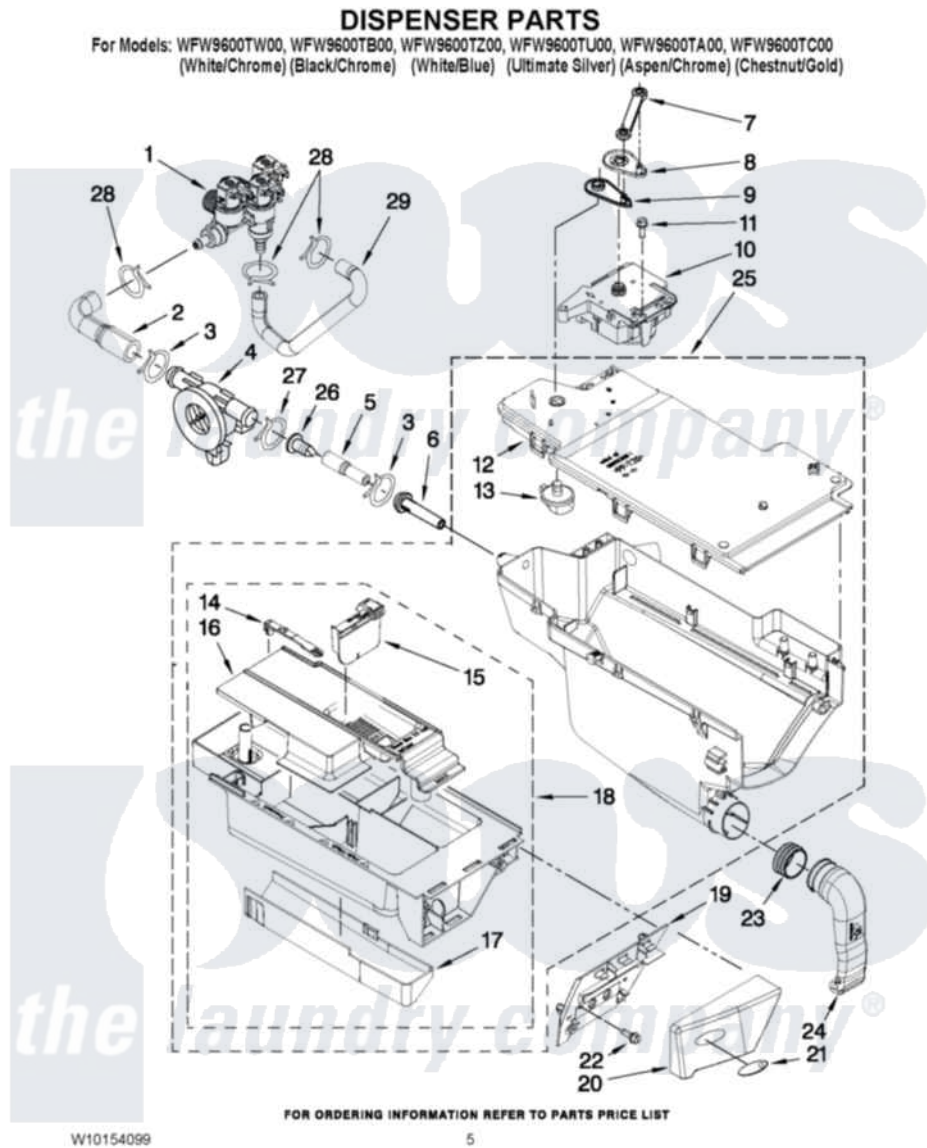

Whirlpool WFW9600TA00 04 - DISPENSER PARTS

Whirlpool Residential Whirlpool WFW9600TA00 Washer Parts Parts Diagram 04 - DISPENSER PARTS
 Click on the part number to view part

Item	Original Part Number	Replaced By	Status	Part Description
1	W10156253			Valve, Water Inlet
2	8183182			Hose, Flowmeter
3	8181751	489503		Clamp
4	8181696	W10110225		Flowmeter
5	W10156255			Hose, Duckbill/ Inlet Nozzle
6	8183181			Nozzle, Inlet
7	8183183			Lever, Water Distribution
8	8183184			Cam, Actuator
9	W10161052			Lever, Water Distribution
10	8183186	W10352973		Actuator
11	8181661			Screw, Actuator
12	W10164400			Plate, Distribution
13	8181712			Nozzle, Distribution
14	8181721			Hook, Drawer
15	W10121596			Separator, With Selection Slider
16	W10157775			Syphon, Bleach/Softener

17	8183179		Cover, Detergent Drawer
18	W10157760		Drawer, Detergent
19	W10156617		Bracket, Handle Fixation
20	W10156618	W10156625	Handle
"	W10156619	Not Available	Handle, Drawer (Includes Items 19 & 21) (Black)
"	W10156620	Not Available	Handle, Drawer (Includes Items 19 & 21) (Ultimate Silver)
"	W10156621	W10156628	Handle
"	W10156622	W10156629	Handle
21	8183253		Medallion
22	8182214		Screw
23	8181747		Seal
24	8181718		Tube, Dispenser To Bellow
25	W10157759		Dispenser, Complete
26	W10156256	8055306	Check Valve, Duck Bill
27	W10156064	489503	Clamp
28	8181754	489503	Clamp
29	W10156130		Hose, Inlet Valve To Steamer Siphon