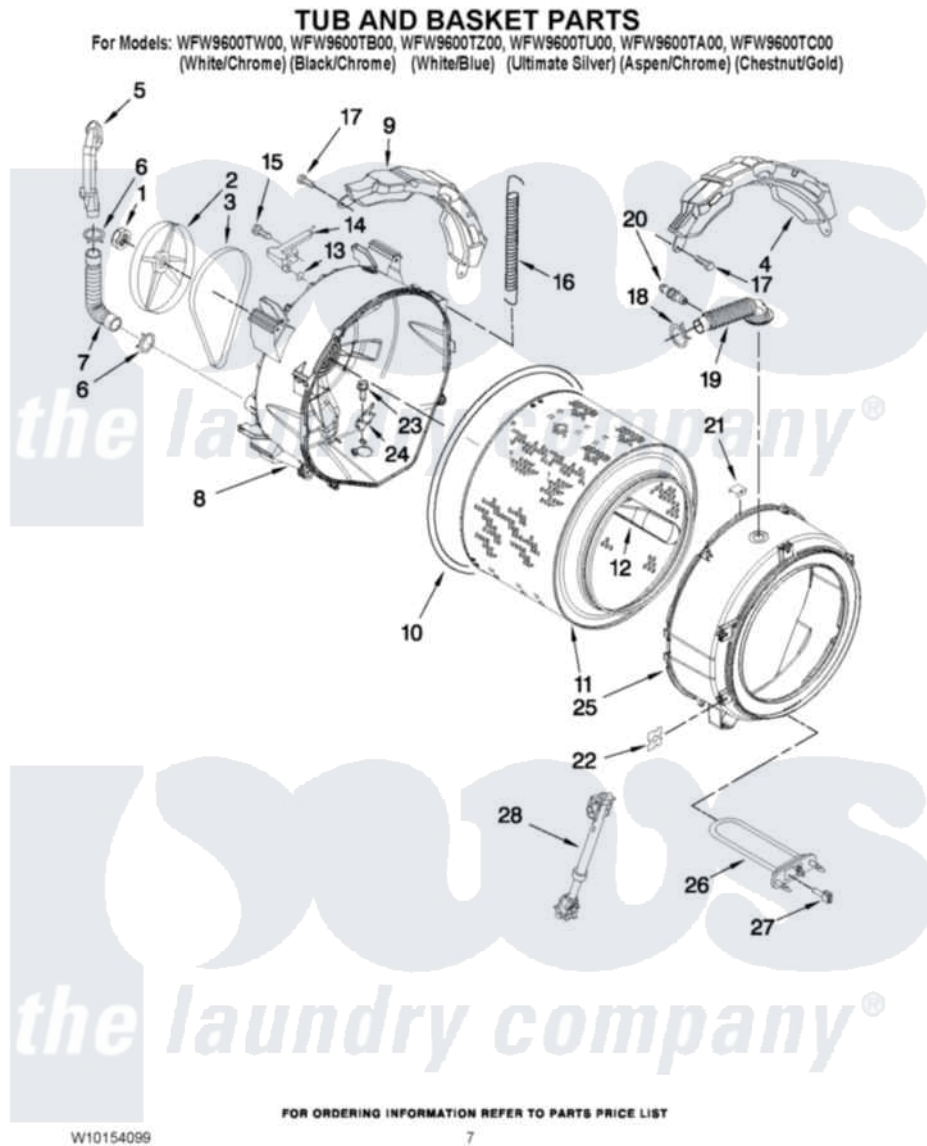

Whirlpool WFW9600TA00 05 - TUB AND BASKET PARTS

Whirlpool [Residential Whirlpool WFW9600TA00 Washer Parts](#) Parts Diagram 05 - TUB AND BASKET PARTS
 Click on the part number to view part

Item	Original Part Number	Replaced By	Status	Part Description
1	8181672	W10283361		Nut, Pulley
2	8182650			Pulley
3	8183269	W10388414		Belt
4	8181645	W10008880		Counterweight, Front
5	8181744			Pipe, Ventilation
6	8181746	W10208156		Clamp
7	8181743			Hose, Exhaust
8	W10157908	W10250764		Tub-Outer
9	8181644			Counterweight, Rear
10	8181673			Gasket, Tub
11	8182247	W10269756		Basket
12	8182233			Baffle, Basket
13	8181748	W10250553		O-Ring, Air Trap
14	8181731			Airtrap
15	8181785			Screw
16	8182814			Spring, Suspension

17	8181647	W10182109	Screw-Kit
18	8181742	3367052	Clamp, Hose
19	W10156130		Hose, Inlet Valve To Steamer Siphon
20	W10156249		Connector, Overflow Hose
21	8181667	8540092	Clamp, Tub
22	8182512		Nut, Push-In
23	8182214		Screw
24	8181686	W10250558	Bracket, Heater Support
25	8182312	285981	Tub-Outer
26	8182666		Element, Heating
27	8181705		Ntc
28	8182812		Shock Absorber