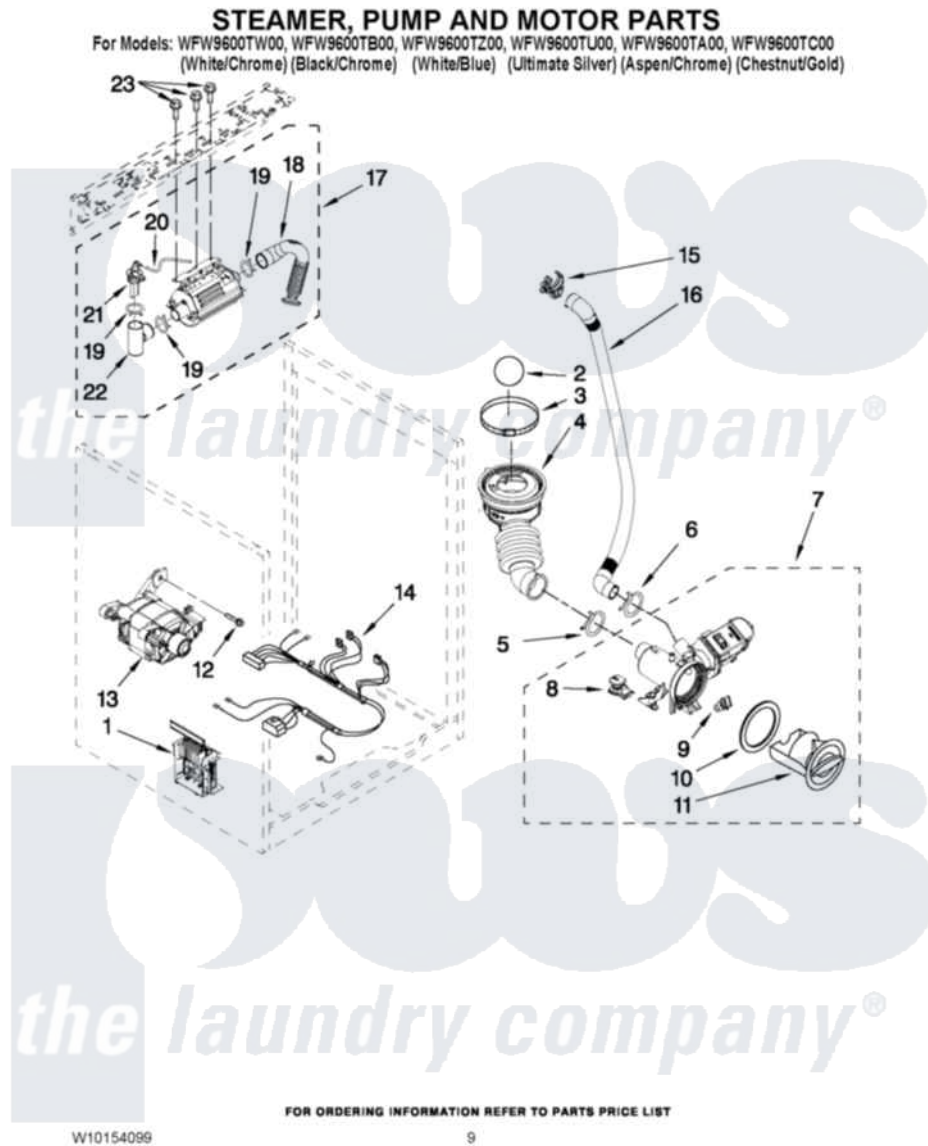

# Whirlpool WFW9600TA00 06 - STEAMER, PUMP AND MOTOR PARTS

Whirlpool [Residential Whirlpool WFW9600TA00 Washer Parts](#) Parts Diagram 06 - STEAMER, PUMP AND MOTOR PARTS

[Click on the part number to view part](#)

Item	Original Part Number	Replaced By	Status	Part Description
1	<a href="#">8183196</a>			Motor Control Unit
2	<a href="#">W10121657</a>			Ball
3	8181734	<a href="#">696392</a>		Hose Clamp
4	<a href="#">8181732</a>			Hose, Tub To Pump
5	8181753	<a href="#">285655</a>		Clamp, Hose
6	8181752	<a href="#">3367052</a>		Clamp, Hose
7	8182821	<a href="#">280187</a>		Pump-Water
8	<a href="#">8182820</a>			Grommet, Damper
9	<a href="#">8182816</a>			Grommet, Damper
10	<a href="#">8181736</a>			Seal, Filter Cap
11	<a href="#">8183027</a>			Cap, Filter
12	<a href="#">W10128585</a>			Bolt, Motor
13	<a href="#">8182793</a>			Motor, Drive
14	<a href="#">W10157915</a>			Harness, Motor
15	<a href="#">8182209</a>			Retainer, Drain Hose
16	8181740	<a href="#">W10003250</a>		Hose, Drain-Inner

17	<a href="#">W10157910</a>		Steamer, Complete Assembly
18	<a href="#">W10156132</a>		Hose, Steamer/Tub
19	W10156063	<a href="#">285655</a>	Clamp, Hose
20	<a href="#">W10156133</a>		Hose, Overflow
21	<a href="#">W10156250</a>		Cap, Siphon
22	<a href="#">W10156251</a>		Tank, Siphon
23	8181828	<a href="#">488729</a>	Screw