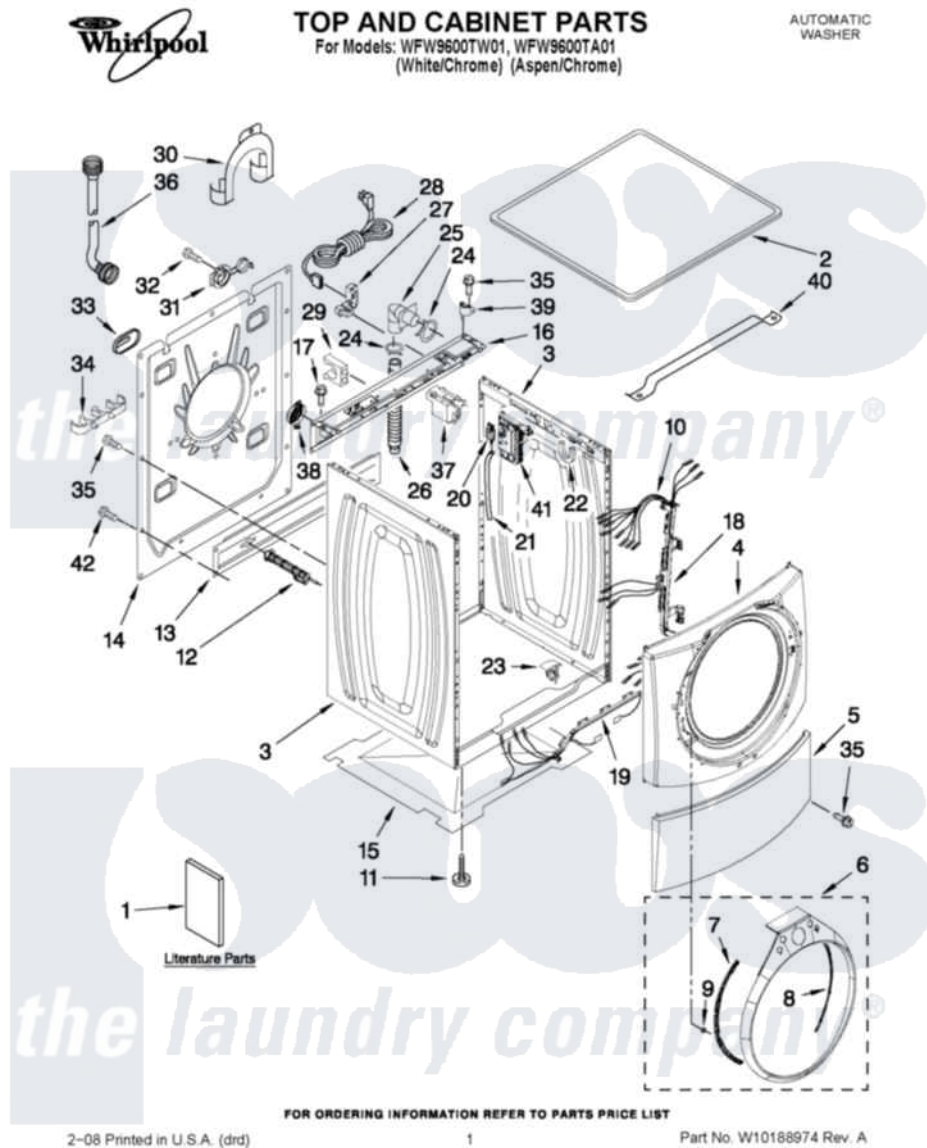

Whirlpool WFW9600TA01 01 - TOP AND CABINET PARTS

Whirlpool Residential Whirlpool WFW9600TA01 Washer Parts Parts Diagram 01 - TOP AND CABINET PARTS
Click on the part number to view part

Item	Original Part Number	Replaced By	Status	Part Description
1	W10133484		Not Available	Use & Care Guide
"	W10133490		Not Available	Tech Sheet
"	W10133489		Not Available	Quick Start Guide
"	W10162665		Not Available	Energy Guide
2	8181799	8181641		Top
"	W10166922			Top
3	8183144			Cabinet
"	W10166923			Cabinet
4	8183151	W10015590		Panel
"	W10166920			Panel, Front
5	8181643			Toe Panel
"	W10166921			Toe Panel
6	W10160030			Trim Ring, Teardrop Assembly
"	W10160019			Trim Ring, Teardrop Assembly
7	8183208			Bracket, Trim Fixation
8	8183209			Bracket, Trim Fixation

9	8183210		Clip, Trim
10	W10189679		Harness, Wiring
11	8181636		Foot, Leveling
12	8182797	W10289554A	Bolt
"	8182798	W10289554A	Bolt
13	8182661	W10003040	Brace, Transport
14	8182698		Panel, Rear
15	8181635		Pan, Bottom
16	W10138248		Brace, Rear
17	8181756	488729	Screw
18	W10121609		Channel, Harness
19	W10121610		Channel, Harness
20	W10156252		Switch, Analog Pressure Sensor
21	8181739	W10004260	Hose, Pressure Switch
22	8181763		Bracket, Spring
23	W10189678	W10085220	Microswitch
24	8181752	3367052	Clamp, Hose
25	8181738		Connector, Hose Outlet
26	8181737		Hose, Drain
27	8181690	8182635	Strain Relief
28	8183009		Cord, Power
29	8182702		Clip, Outer Hose Holder
30	8181768	W10280024	U-Bend, Drain Hose
31	8182699		Grommet, Cord Support
32	8182201		Screw, 3 X 8 mm
33	8182700	8540268	Cover, Transport
34	8182701		Clip, Outer Hose Holder
35	8181828	488729	Screw
36	8182795	89503	Hose-Inlet
"	8182792	89503	Hose-Inlet
37	8183019	W10326464	Filter, Interference
38	8183030		Grid, Ventilation
39	W10138249		Spacer, Top
40	8181632		Brace, Top
41	W10156258		Control Board, Expansion
42	W10157885		Screw, 4.2 X 14