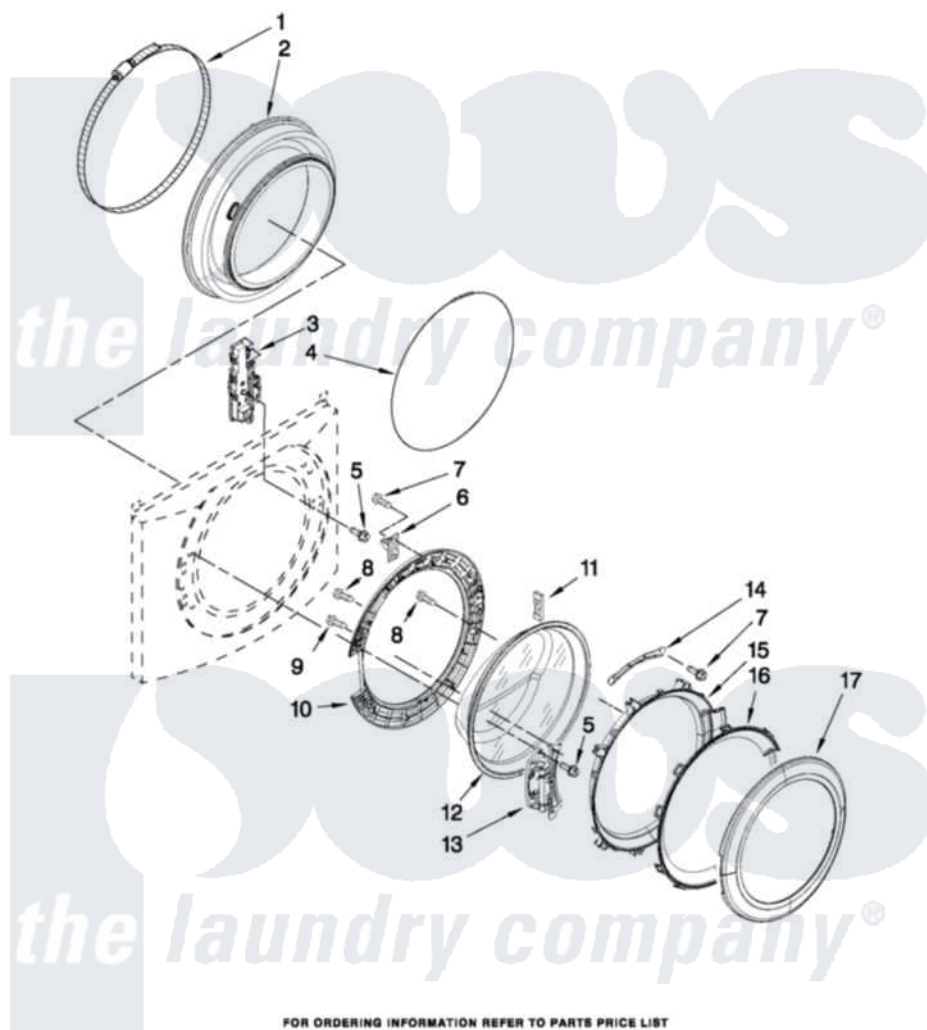

# Whirlpool WFW9600TA01 02 - DOOR AND LATCH PARTS

## DOOR AND LATCH PARTS

For Models: WFW9600TW01, WFW9600TA01  
(White/Chrome) (Aspen/Chrome)

W10188974

FOR ORDERING INFORMATION REFER TO PARTS PRICE LIST

3

Whirlpool [Residential Whirlpool WFW9600TA01 Washer Parts](#) Parts Diagram 02 - DOOR AND LATCH PARTS

[Click on the part number to view part](#)

Item	Original Part Number	Replaced By	Status	Part Description
1	<a href="#">8182210</a>			Clamp, Bellow
2	<a href="#">8182119</a>			Bellow
3	<a href="#">8183270</a>			Lock, Door
4	<a href="#">8182211</a>			Clamp, Bellow To Front Panel
5	8181760	<a href="#">8540725</a>		Screw
6	8183198	<a href="#">W10217552</a>		Hook, Door
7	8181758	<a href="#">8182214</a>		Screw
8	<a href="#">8181661</a>			Screw, Actuator
9	<a href="#">8181660</a>			Screw
10	<a href="#">8183195</a>			Frame, Door Back Support
11	8181659	<a href="#">W10128586</a>		Clamp, Glass Support
12	<a href="#">8181655</a>			Glass, Door
13	<a href="#">8183202</a>			Hinge, Door
14	8183199	<a href="#">W10295703</a>		Clamp, Glass
15	<a href="#">8183256</a>			Frame, Door Front Support
16	<a href="#">8183255</a>			Screen, Door