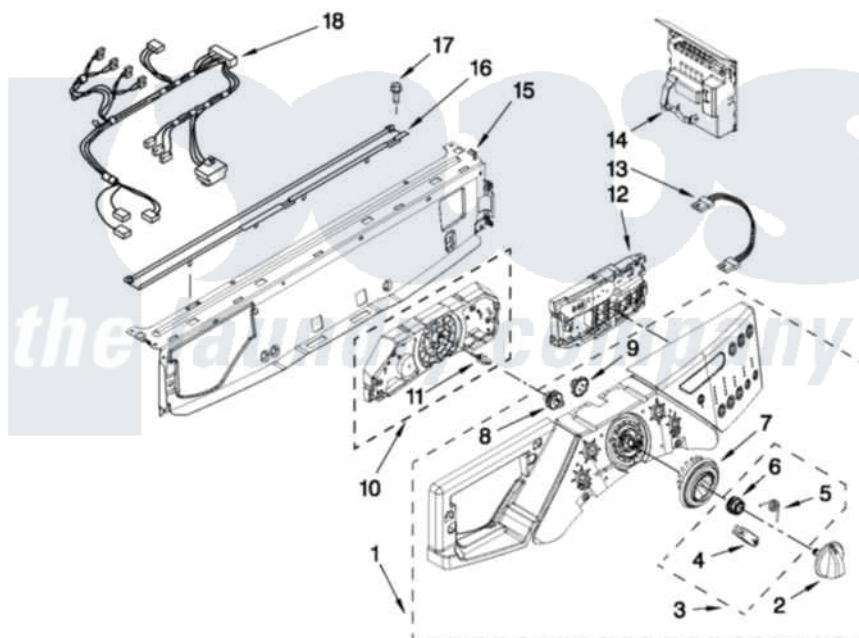

# Whirlpool WFW9600TA01 03 - CONTROL PANEL PARTS

## CONTROL PANEL PARTS

For Models: WFW9600TW01, WFW9600TA01  
(White/Chrome) (Aspen/Chrome)

FOR ORDERING INFORMATION REFER TO PARTS PRICE LIST

4

W10188974

Whirlpool [Residential Whirlpool WFW9600TA01 Washer Parts](#) Parts Diagram 03 - CONTROL PANEL PARTS  
Click on the part number to view part

Item	Original Part Number	Replaced By	Status	Part Description
1	<a href="#">W10157776</a>			Panel, Control
"	<a href="#">W10157801</a>			Panel, Control
2	<a href="#">W10131369</a>			Knob, Control
"	<a href="#">W10166961</a>			Knob, Control
3	<a href="#">W10133927</a>			Wheel, Detent Kit
4	W10131661	<a href="#">W10133927</a>		Wheel, Detent Kit
5	W10131377	<a href="#">W10133927</a>		Wheel, Detent Kit
6	W10131378	<a href="#">W10133927</a>		Wheel, Detent Kit
7	W10131376	<a href="#">W10012410</a>		Knob, Light Ring
8	<a href="#">W10131381</a>			Wheel, Encoder
9	W10131382	<a href="#">W10012440</a>		Retainer-Snap
10	<a href="#">W10164402</a>			User Interface, Center
11	<a href="#">8183177</a>			Adapter, Encoder Wheel
12	W10157890	<a href="#">W10319814</a>		Control-Elec
13	<a href="#">W10157884</a>			Harness, Wiring
14	<a href="#">W10157913</a>			Microcomputer, Machine Control

15	8183203	<a href="#">W10059240</a>	Brace, Front Top
16	<a href="#">8183204</a>		Channel, Water
17	8181756	<a href="#">488729</a>	Screw
18	<a href="#">W10157883</a>		Harness, Wiring