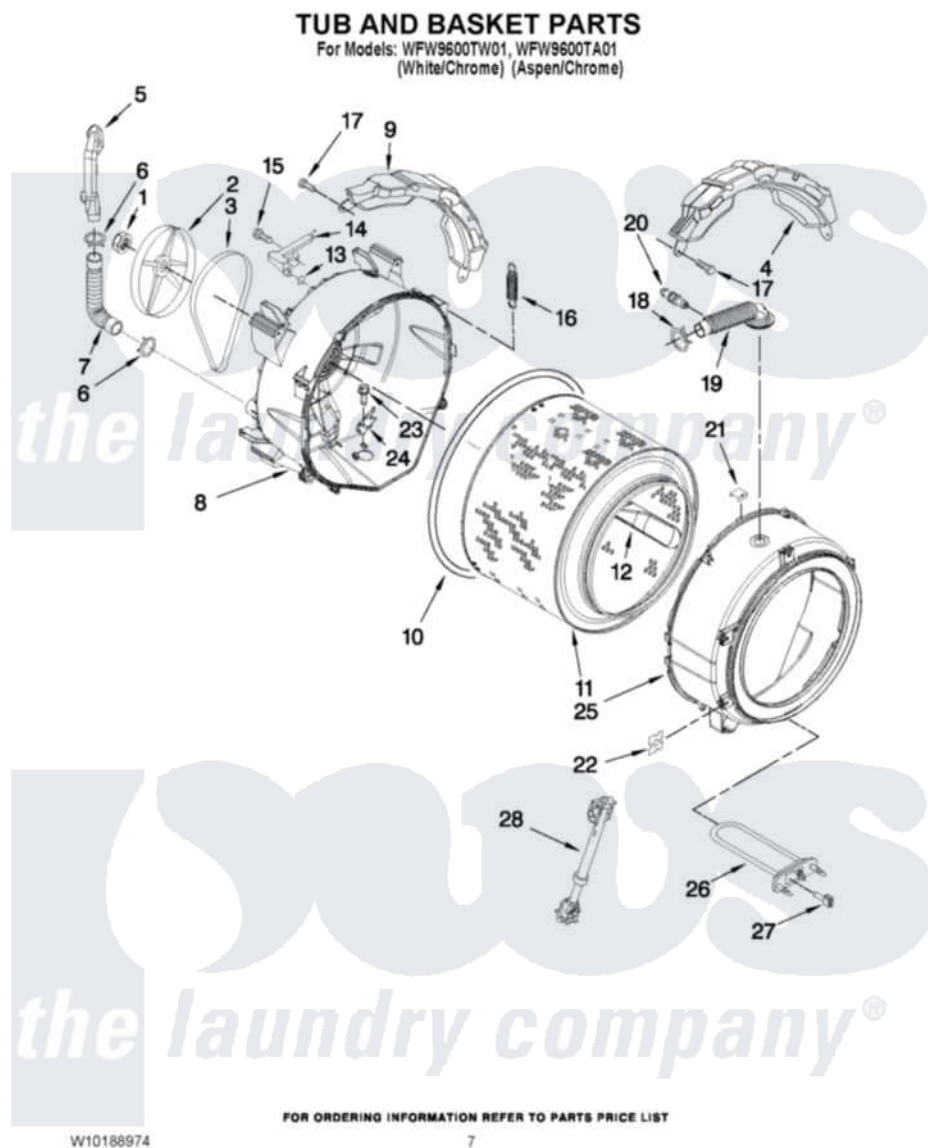

# Whirlpool WFW9600TA01 05 - TUB AND BASKET PARTS

Whirlpool [Residential Whirlpool WFW9600TA01 Washer Parts](#) Parts Diagram 05 - TUB AND BASKET PARTS  
Click on the part number to view part

Item	Original Part Number	Replaced By	Status	Part Description
1	8181672	<a href="#">W10283361</a>		Nut, Pulley
2	<a href="#">8182650</a>			Pulley
3	8181670	<a href="#">W10388414</a>		Belt
4	8181645	<a href="#">W10008880</a>		Counterweight, Front
5	<a href="#">8181744</a>			Pipe, Ventilation
6	8181746	<a href="#">W10208156</a>		Clamp
7	<a href="#">8181743</a>			Hose, Exhaust
8	W10157908	<a href="#">W10250764</a>		Tub-Outer
9	<a href="#">8181644</a>			Counterweight, Rear
10	<a href="#">8181673</a>			Gasket, Tub
11	8182247	<a href="#">W10269756</a>		Basket
12	<a href="#">8182233</a>			Baffle, Basket
13	8181748	<a href="#">W10250553</a>		O-Ring, Air Trap
14	<a href="#">8181731</a>			Airtrap
15	<a href="#">8181785</a>			Screw
16	<a href="#">8182814</a>			Spring, Suspension

17	8181647	<a href="#">W10182109</a>	Screw-Kit
18	8181742	<a href="#">3367052</a>	Clamp, Hose
19	<a href="#">W10156130</a>		Hose, Inlet Valve To Steamer Siphon
20	<a href="#">W10156249</a>		Connector, Overflow Hose
21	8181667	<a href="#">8540092</a>	Clamp, Tub
22	<a href="#">8182512</a>		Nut, Push-In
23	<a href="#">8182214</a>		Screw
24	8181686	<a href="#">W10250558</a>	Bracket, Heater Support
25	8182312	<a href="#">285981</a>	Tub-Outer
26	<a href="#">8182666</a>		Element, Heating
27	<a href="#">8181705</a>		Ntc
28	<a href="#">8182812</a>		Shock Absorber