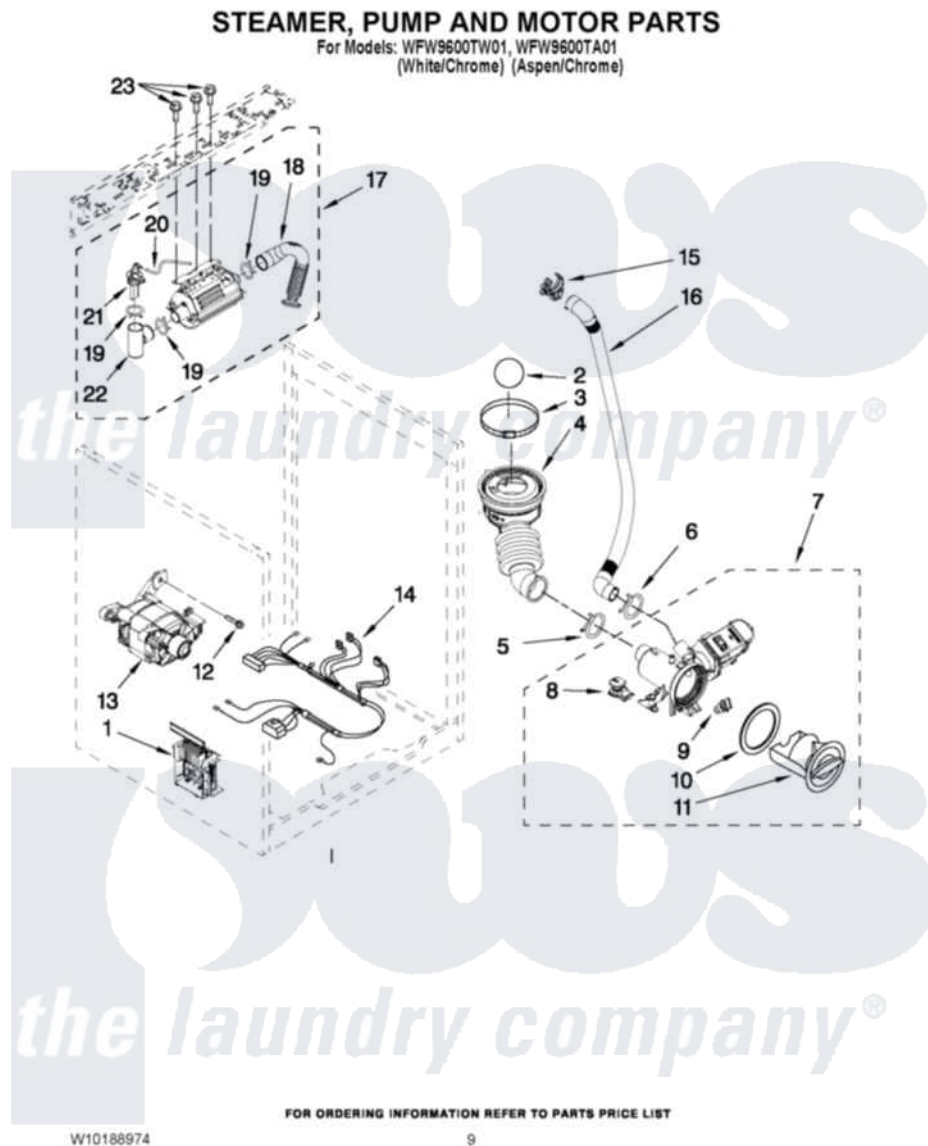

Whirlpool WFW9600TA01 06 - STEAMER, PUMP AND MOTOR PARTS

Whirlpool [Residential Whirlpool WFW9600TA01 Washer Parts](#) Parts Diagram 06 - STEAMER, PUMP AND MOTOR PARTS

[Click on the part number to view part](#)

Item	Original Part Number	Replaced By	Status	Part Description
1	8183196			Motor Control Unit
2	W10121657			Ball
3	8181734	696392		Hose Clamp
4	8181732			Hose, Tub To Pump
5	8181753	285655		Clamp, Hose
6	8181752	3367052		Clamp, Hose
7	8182821	280187		Pump-Water
8	8182820			Grommet, Damper
9	8182816			Grommet, Damper
10	8181736			Seal, Filter Cap
11	8183027			Cap, Filter
12	W10128585			Bolt, Motor
13	8182793			Motor, Drive
14	W10189680			Harness, Motor
15	8182209			Retainer, Drain Hose
16	8181740	W10003250		Hose, Drain-Inner

17	W10157910		Steamer, Complete Assembly
18	W10156132		Hose, Steamer/Tub
19	W10156063	285655	Clamp, Hose
20	W10156133		Hose, Overflow
21	W10156250		Cap, Siphon
22	W10156251		Tank, Siphon
23	8181828	488729	Screw