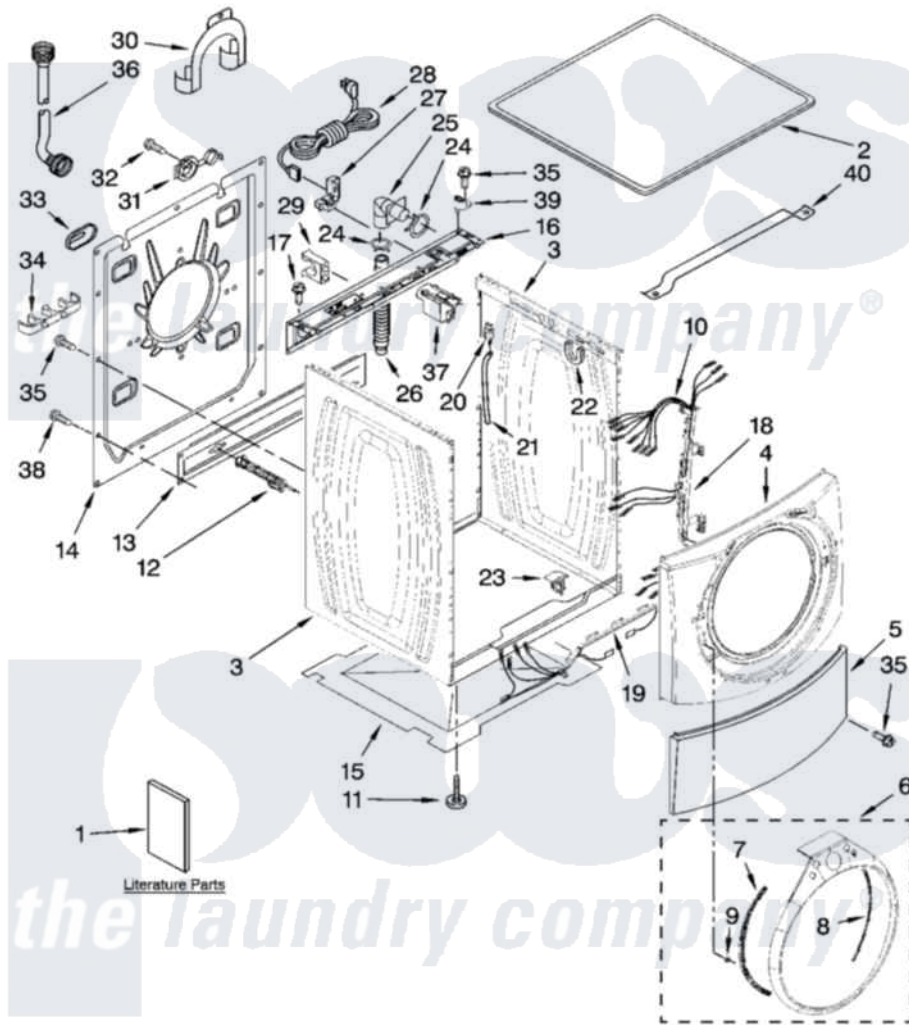

Whirlpool WFW9600TA02 01 - TOP AND CABINET PARTS

TOP AND CABINET PARTS

For Models: WFW9600TW02, WFW9600TA02
(White/Chrome)(Aspen/Chrome)

AUTOMATIC
WASHER

1-09 Printed in U.S.A. (drd)(bay)

1

Part No. W10249835 Rev. A

Whirlpool Residential Whirlpool WFW9600TA02 Washer Parts Parts Diagram 01 - TOP AND CABINET PARTS

[Click on the part number to view part](#)

Item	Original Part Number	Replaced By	Status	Part Description
1	W10158198		Not Available	Use & Care Guide
"	W10250503		Not Available	Tech Sheet
"	W10222190		Not Available	Energy Guide
2	8181799	8181641		Top
"	W10166922			Top
3	W10250656			Cabinet
"	W10250659			Cabinet
4	8183151	W10015590		Panel
"	W10166920			Panel, Front
5	8181643			Toe Panel
"	W10166921			Toe Panel
6	W10160030			Trim Ring, Teardrop Assembly
"	W10160019			Trim Ring, Teardrop Assembly
7	8183208			Bracket, Trim Fixation
8	8183209			Bracket, Trim Fixation
9	8183210			Clip, Trim

10	W10250577		Harness, Wiring
11	8181636		Foot, Leveling
12	8182797	W10289554A	Bolt
"	8182798	W10289554A	Bolt
13	8182661	W10003040	Brace, Transport
14	W10242507		Panel, Rear
15	8181635		Pan, Bottom
16	W10250578		Brace, Rear
17	8181756	488729	Screw
18	W10121609		Channel, Harness
19	W10121610		Channel, Harness
20	W10249845		Switch, Analog Pressure Sensor
21	8181739	W10004260	Hose, Pressure Switch
22	8181763		Bracket, Spring
23	W10189678	W10085220	Microswitch
24	8181752	3367052	Clamp, Hose
25	8181738		Connector, Hose Outlet
26	8181737		Hose, Drain
27	8181690	8182635	Strain Relief
28	8183009		Cord, Power
29	8182702		Clip, Outer Hose Holder
30	8181768	W10280024	U-Bend, Drain Hose
31	8182699		Grommet, Cord Support
32	8182201		Screw, 3 X 8 mm
33	8182700	8540268	Cover, Transport
34	8182701		Clip, Outer Hose Holder
35	8181828	488729	Screw
36	8182795	89503	Hose-Inlet
"	8182792	89503	Hose-Inlet
37	8183019	W10326464	Filter, Interference
38	W10157885		Screw, 4.2 X 14
39	W10138249		Spacer, Top
40	8181632		Brace, Top