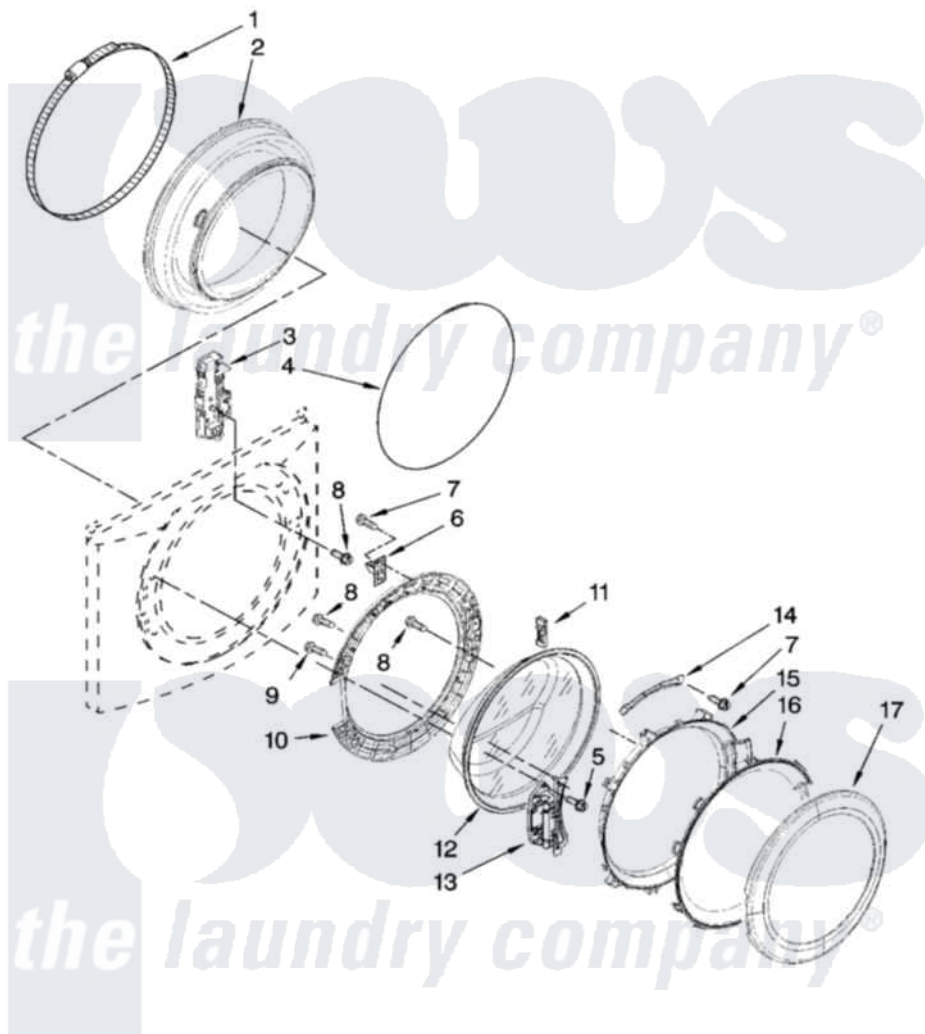

Whirlpool WFW9600TA02 02 - DOOR AND LATCH PARTS

DOOR AND LATCH PARTS

For Models: WFW9600TW02, WFW9600TA02
(White/Chrome)(Aspen/Chrome)

W10249835

3

Whirlpool [Residential Whirlpool WFW9600TA02 Washer Parts](#) Parts Diagram 02 - DOOR AND LATCH PARTS

[Click on the part number to view part](#)

Item	Original Part Number	Replaced By	Status	Part Description
1	8182210			Clamp, Bellow
2	8182119			Bellow
3	8183270			Lock, Door
4	8182211			Clamp, Bellow To Front Panel
5	8181760	8540725		Screw
6	8183198	W10217552		Hook, Door
7	8181758	8182214		Screw
8	8181661			Screw, Actuator
9	8181660			Screw
10	8183195			Frame, Door Back Support
11	8181659	W10128586		Clamp, Glass Support
12	8181655			Glass, Door
13	8183202			Hinge, Door
14	8183199	W10295703		Clamp, Glass
15	8183256			Frame, Door Front Support
16	8183255			Screen, Door