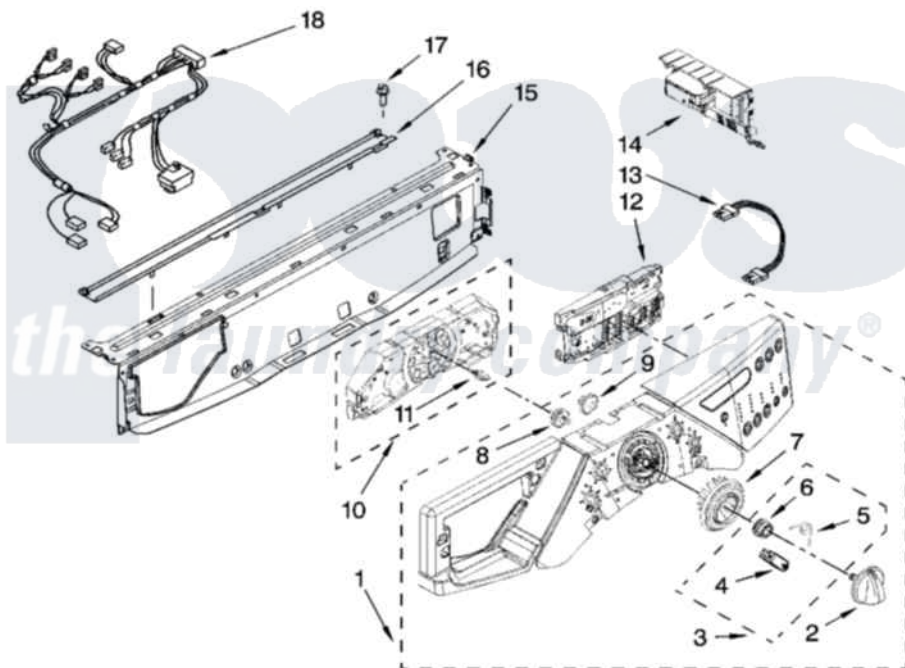

Whirlpool WFW9600TA02 03 - CONTROL PANEL PARTS

CONTROL PANEL PARTS

For Models: WFW9600TW02, WFW9600TA02
(White/Chrome)(Aspen/Chrome)

4

W10249835

[Whirlpool Residential Whirlpool WFW9600TA02 Washer Parts](#) Parts Diagram 03 - CONTROL PANEL PARTS

[Click on the part number to view part](#)

Item	Original Part Number	Replaced By	Status	Part Description
1	W10157776			Panel, Control
"	W10157801			Panel, Control
2	W10131369			Knob, Control
"	W10166961			Knob, Control
3	W10133927			Wheel, Detent Kit
4	W10131661	W10133927		Wheel, Detent Kit
5	W10131377	W10133927		Wheel, Detent Kit
6	W10131378	W10133927		Wheel, Detent Kit
7	W10131376	W10012410		Knob, Light Ring
8	W10131381			Wheel, Encoder
9	W10131382	W10012440		Retainer-Snap
10	W10164402			User Interface, Center
11	8183177			Adapter, Encoder Wheel
12	W10191963	W10319814		Control-Elec
13	W10250574			Harness, Wiring
14	W10249839		Not Available	Microcomputer, Machine Control

15	8183203	W10059240	Brace, Front Top
16	8183204		Channel, Water
17	8181756	488729	Screw
18	W10250575		Harness, Wiring