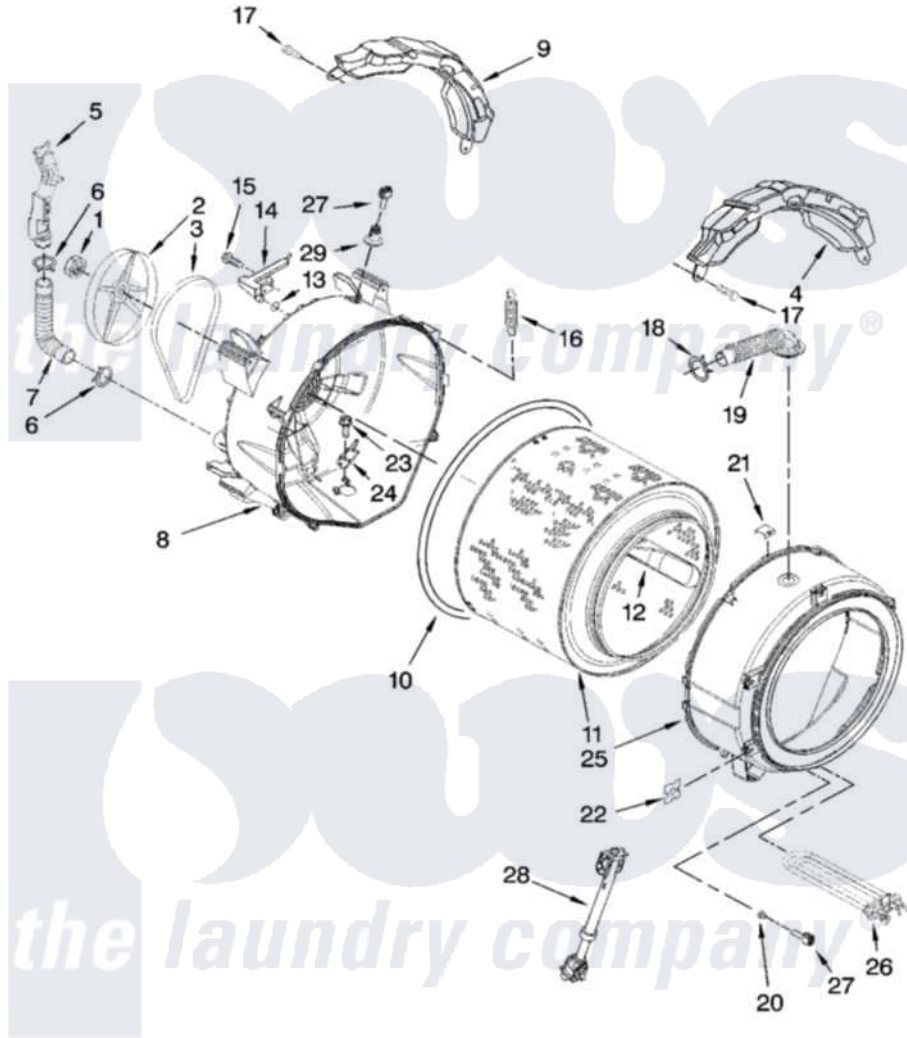

Whirlpool WFW9600TA02 05 - TUB AND BASKET PARTS

TUB AND BASKET PARTS

For Models: WFW9600TW02, WFW9600TA02
(White/Chrome)(Aspen/Chrome)

W10249835

7

Whirlpool [Residential Whirlpool WFW9600TA02 Washer Parts](#) Parts Diagram 05 - TUB AND BASKET PARTS
Click on the part number to view part

Item	Original Part Number	Replaced By	Status	Part Description
1	8181672	W10283361		Nut, Pulley
2	8182650			Pulley
3	8181670	W10388414		Belt
4	8181645	W10008880		Counterweight, Front
5	W10249838			Pipe, Ventilation
6	W10208156			Clamp
7	8181743			Hose, Exhaust
8	W10250565	W10250764		Tub-Outer
9	8181644			Counterweight, Rear
10	8181673			Gasket, Tub
11	W10250648	W10269756		Basket
12	W10250572			Baffle, Tub
13	W10250553			O-Ring, Air Trap
14	8181731			Airtrap
15	8181785			Screw
16	8182814			Spring, Suspension

17	8181647	W10182109	Screw-Kit
18	8181742	3367052	Clamp, Hose
19	8183187	8540015	Hose, Exhaust
20	8181829		Seal, Rubber
21	8181667	8540092	Clamp, Tub
22	8182512		Nut, Push-In
23	8182214		Screw
24	W10250558		Bracket, Heater Support
25	W10250568	W10250762	Tub-Outer
26	W10249844		Heater-Steamer
27	8181705		Ntc
28	8182812		Shock Absorber
29	W10249843		Seal, Temperature Sensor