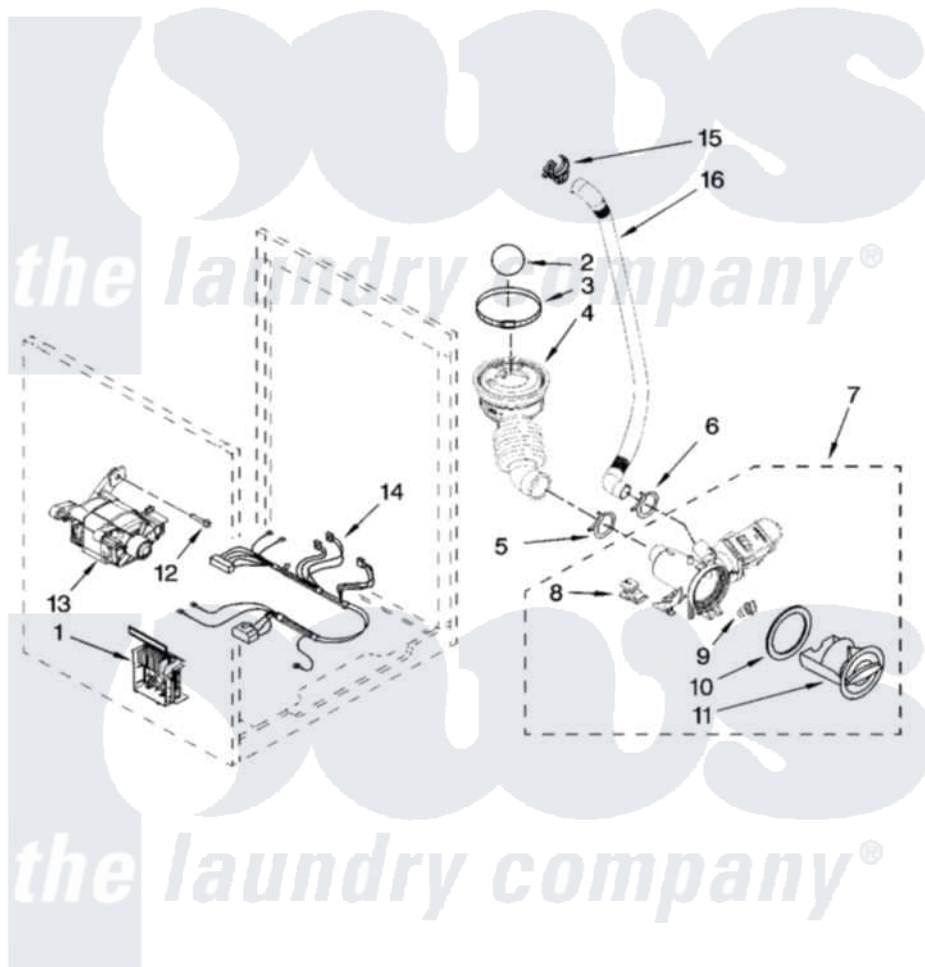

Whirlpool WFW9600TA02 06 - PUMP AND MOTOR PARTS, OPTIONAL PARTS (NOT INCLUDED)

PUMP AND MOTOR PARTS

For Models: WFW9600TW02, WFW9600TA02
(White/Chrome)(Aspen/Chrome)

W10249635

9

Whirlpool [Residential Whirlpool WFW9600TA02 Washer Parts](#) Parts Diagram 06 - PUMP AND MOTOR PARTS, OPTIONAL PARTS (NOT INCLUDED)
Click on the part number to view part

| Item | Original Part Number | Replaced By | Status | Part Description |
|------|---------------------------|-------------------------|--------|----------------------|
| 1 | 8183196 | | | Motor Control Unit |
| 2 | W10121657 | | | Ball |
| 3 | 8181734 | 696392 | | Hose Clamp |
| 4 | 8181732 | | | Hose, Tub To Pump |
| 5 | 8181753 | 285655 | | Clamp, Hose |
| 6 | 8181752 | 3367052 | | Clamp, Hose |
| 7 | 8182821 | 280187 | | Pump-Water |
| 8 | 8182820 | | | Grommet, Damper |
| 9 | 8182816 | | | Grommet, Damper |
| 10 | 8181736 | | | Seal, Filter Cap |
| 11 | 8183027 | | | Cap, Filter |
| 12 | W10128585 | | | Bolt, Motor |
| 13 | 8182793 | | | Motor, Drive |
| 14 | W10189680 | | | Harness, Motor |
| 15 | 8182209 | | | Retainer, Drain Hose |