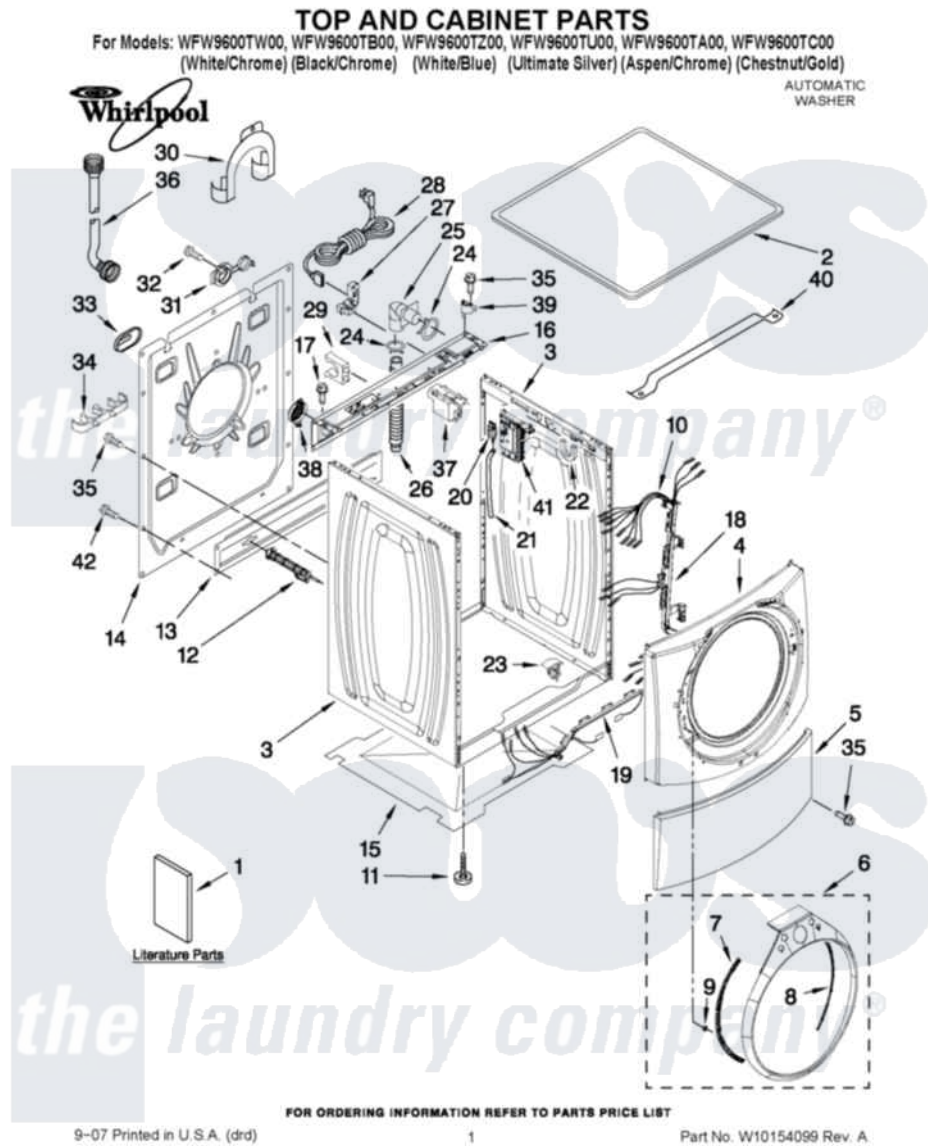

# Whirlpool WFW9600TB00 01 - TOP AND CABINET PARTS

Whirlpool Residential Whirlpool WFW9600TB00 Washer Parts Parts Diagram 01 - TOP AND CABINET PARTS  
 Click on the part number to view part

Item	Original Part Number	Replaced By	Status	Part Description
1	W10133484		Not Available	Use & Care Guide
"	W10133490		Not Available	Tech Sheet
"	W10133489		Not Available	Quick Start Guide
"	W10162665		Not Available	Energy Guide
2	8181799	<a href="#">8181641</a>		Top
"	<a href="#">8183061</a>			Top
"	W10121849	<a href="#">8183007</a>		Top
"	<a href="#">W10166922</a>			Top
"	<a href="#">W10166926</a>			Top
3	<a href="#">8183144</a>			Cabinet
"	<a href="#">8183212</a>			Cabinet
"	<a href="#">8183214</a>			Cabinet
"	<a href="#">W10166923</a>			Cabinet
"	<a href="#">W10166960</a>			Cabinet
4	8183151	<a href="#">W10015590</a>		Panel
"	<a href="#">8183215</a>			Panel, Front