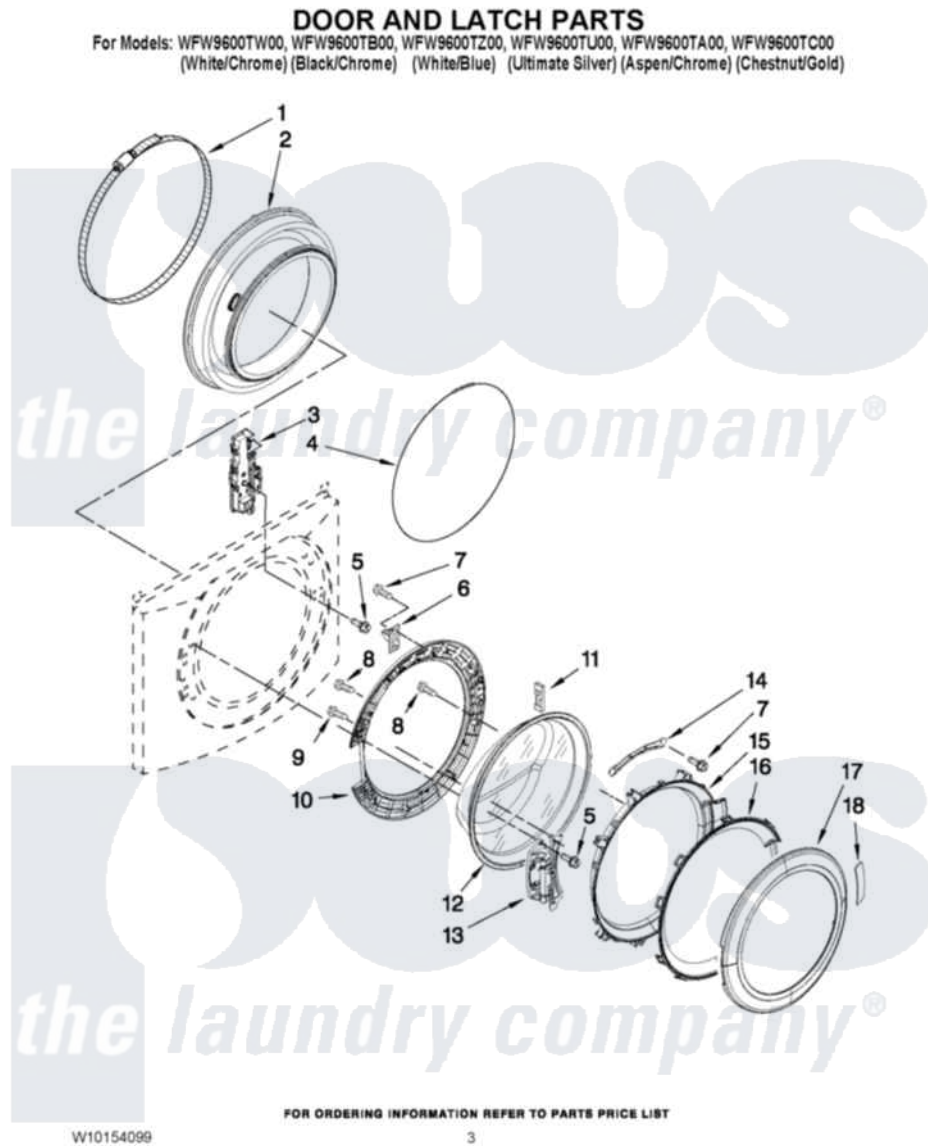

Whirlpool WFW9600TB00 02 - DOOR AND LATCH PARTS

Whirlpool [Residential Whirlpool WFW9600TB00 Washer Parts](#) Parts Diagram 02 - DOOR AND LATCH PARTS
 Click on the part number to view part

Item	Original Part Number	Replaced By	Status	Part Description
1	8182210			Clamp, Bellow
2	8182119			Bellow
3	8183270			Lock, Door
4	8182211			Clamp, Bellow To Front Panel
5	8181760	8540725		Screw
6	8183198	W10217552		Hook, Door
7	8181758	8182214		Screw
8	8181661			Screw, Actuator
9	8181660			Screw
10	8183195			Frame, Door Back Support
11	8181659	W10128586		Clamp, Glass Support
12	8181655			Glass, Door
13	8183202			Hinge, Door
14	8183199	W10295703		Clamp, Glass
15	8183256			Frame, Door Front Support
16	8183255			Screen, Door

17	8183220	W10069120	Trim Ring, Outer Door
"	8183221	W10069160	Ring-Trim
"	8183219		Trim Ring, Outer Door
18	W10121607		Pad, Door Handle